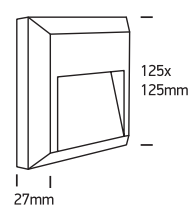

INSTALLATION MANUAL

67388B

ecolight

DARK
LIGHT

IK⁰⁸

80
CRI

230V | SMD 2835 | 2W | IP65 | ABS + PC
AC LED.

one
LIGHT