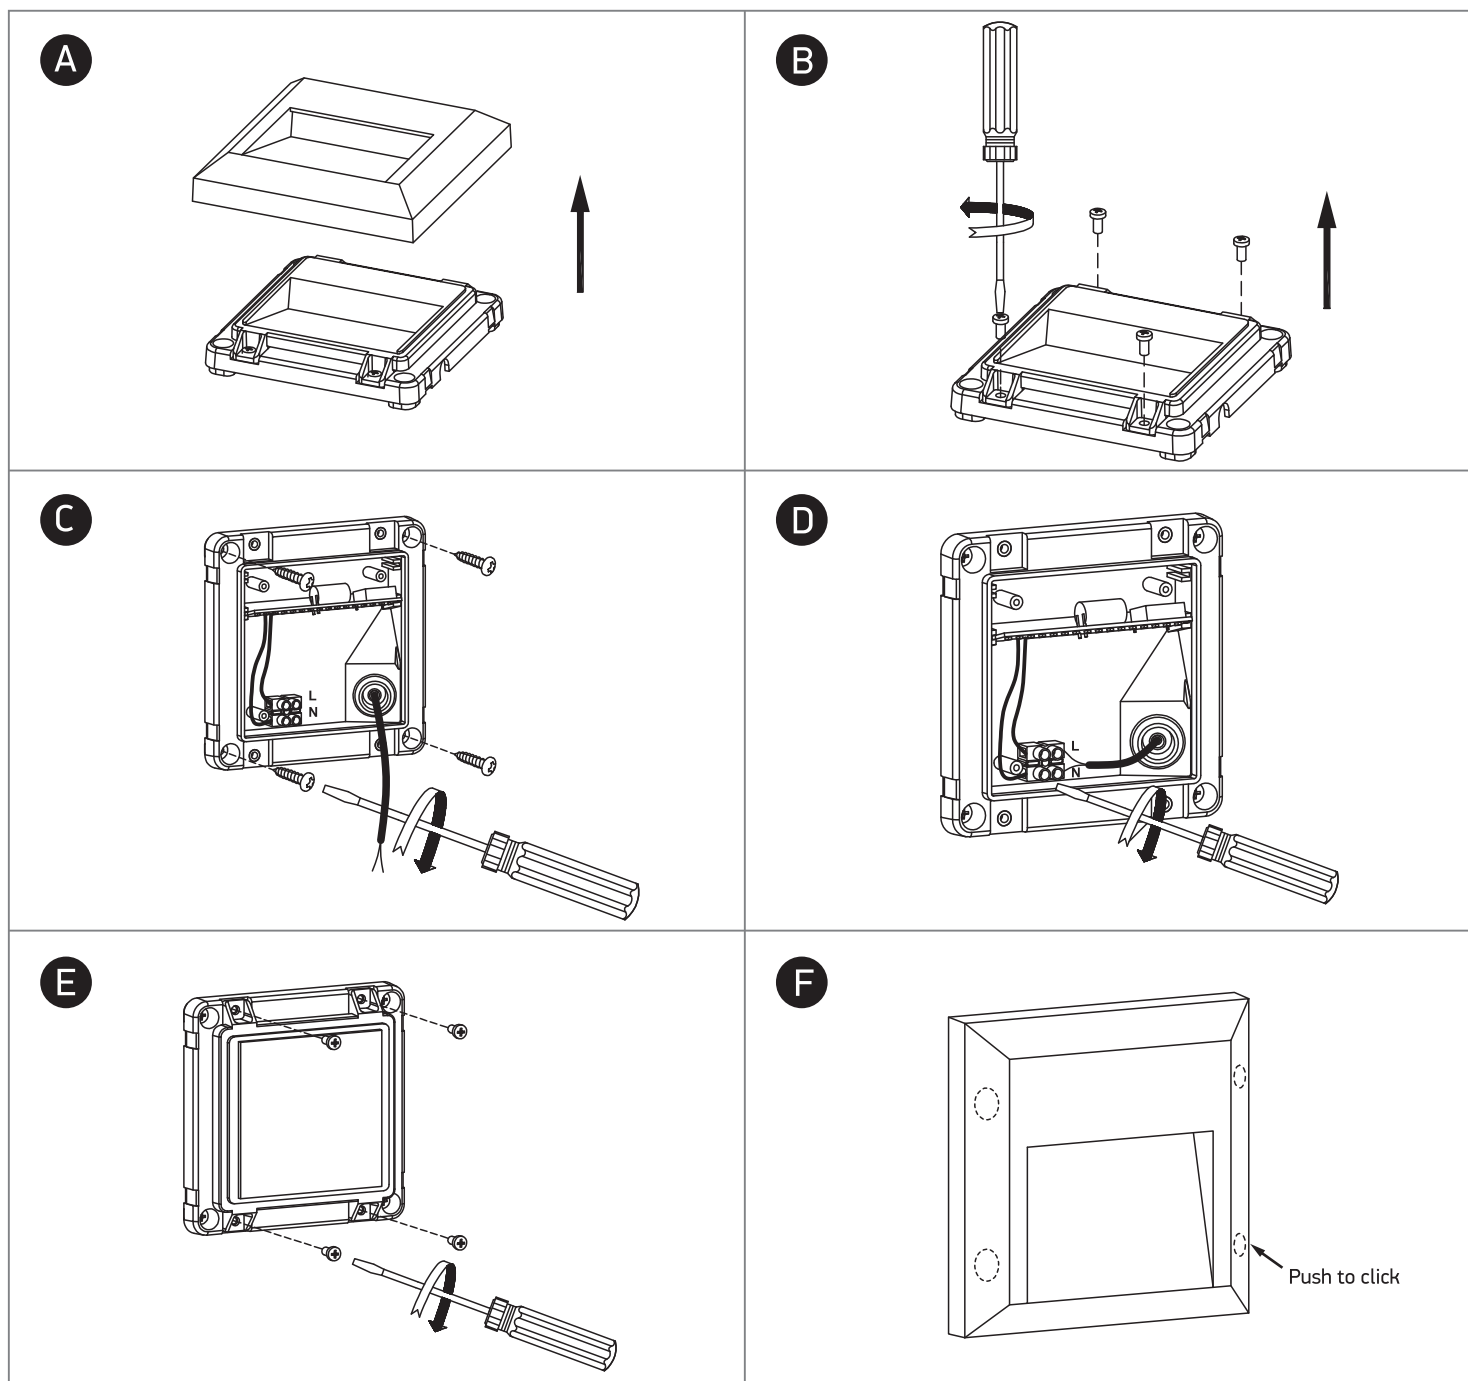

INSTALLATION MANUAL

67388B

ecolight

DARK
LIGHT

IK⁰⁸

80
CRI

230V | SMD 2835 | 2W | IP65 | ABS + PC
AC LED.

one
LIGHT