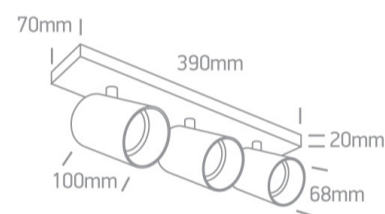

12 Wall & Ceiling>The Retro GU10 Spots

65305N/B

3x10W Retro surface wall and ceiling decorative MR16 GU10 Spot.

Complies with standard EN60598-1 and any other specific standards.

Downloads

Dimensions

Physical Specification

Item Group	12 Wall & Ceiling
Family	The Retro GU10 Spots
Order Code	65305N/B
Colour	Black
Material	Aluminium
Shape	Rectangular
Length	390mm
Width	70mm
Height	20mm
Surface Ceiling	Yes
Surface Wall	Yes
Indoor	Yes

F Mark	
--------	---

Illumination Data

Illumination Diagram	
----------------------	---

Dark Light	Yes
------------	-----

Packing Info

Box Length	43cm
------------	------

Box Width	8,5cm
-----------	-------

Box Height	13cm
------------	------

Box Weight	1.416kg
------------	---------

Pcs/Carton	6
------------	---

Barcode	5291889055754
---------	---------------

HS Code	9405413990
---------	------------

Warranty