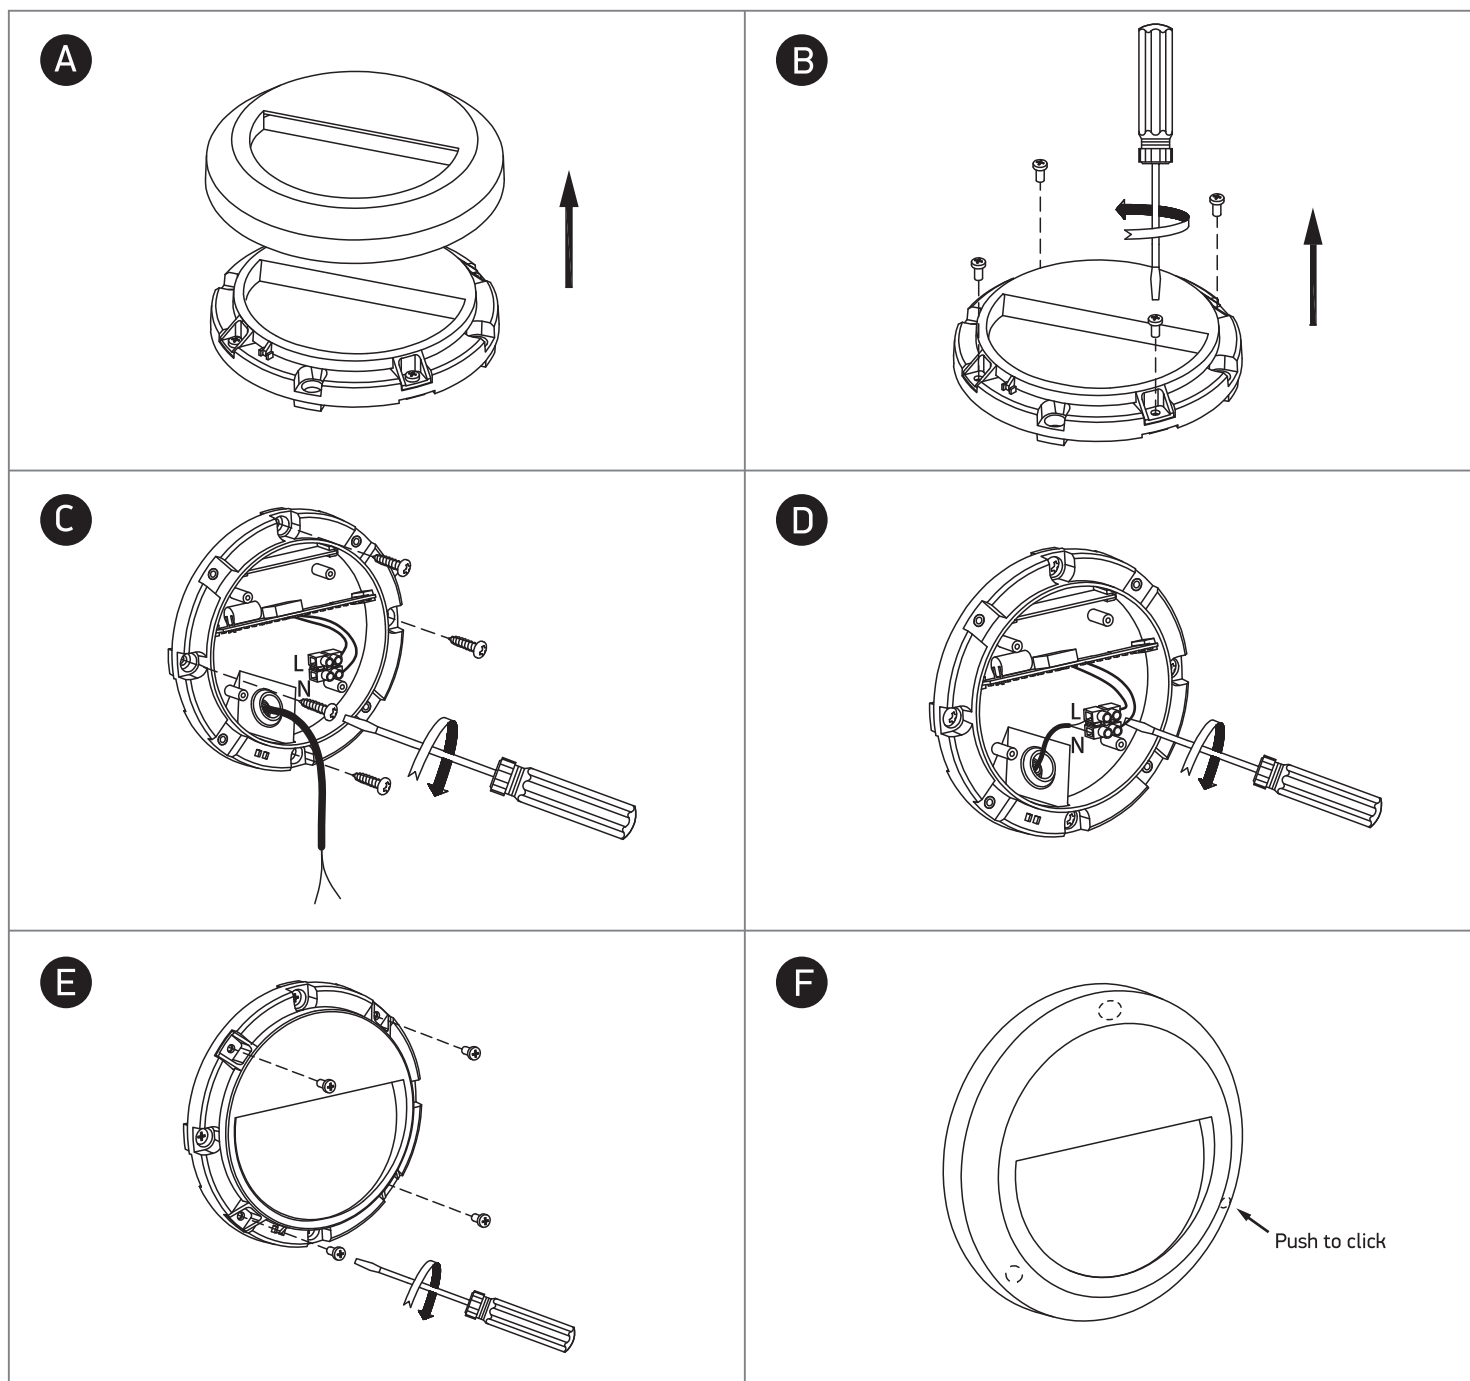

INSTALLATION MANUAL

67388A

ecolight

**DARK
LIGHT**

230V | SMD 2835 | 2W | IP65 | ABS + PC

one
LIGHT

Warnings:

1. Make sure that the product is installed properly before connecting to electricity.
2. Do not cover the fitting.
3. Maintenance and installation should only be carried out by a professional electrician.