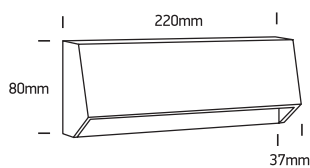

INSTALLATION MANUAL

67386C

ecolight

**DARK
LIGHT**

one
LIGHT

230V | SMD 2835 | 4W | IP65 | ABS + PC

AC LED

80
CRI