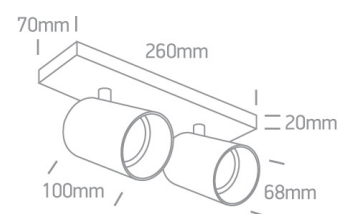

12 Wall & Ceiling>The Retro GU10 Spots

65205N/MG

2x10W Retro surface wall and ceiling decorative MR16 GU10 Spot.

Complies with standard EN60598-1 and any other specific standards.

Downloads

Dimensions

Physical Specification

Item Group	12 Wall & Ceiling
Family	The Retro GU10 Spots
Order Code	65205N/MG
Colour	Metal Grey
Material	Aluminium
Shape	Rectangular
Length	260mm
Width	70mm
Height	20mm
Surface Ceiling	Yes
Surface Wall	Yes
Indoor	Yes

F Mark	
--------	---

Illumination Data

Illumination Diagram	
----------------------	---

Dark Light	Yes
------------	-----

Packing Info

Box Length	30,5cm
------------	--------

Box Width	12,5cm
-----------	--------

Box Height	8,5cm
------------	-------

Box Weight	0.975kg
------------	---------

Pcs/Carton	6
------------	---

Barcode	5291889064992
---------	---------------

HS Code	9405413990
---------	------------

Warranty