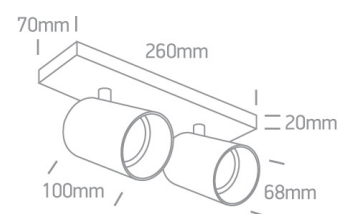

12 Wall & Ceiling>The Retro GU10 Spots

65205N/BBS

2x10W Retro surface wall and ceiling decorative MR16 GU10 Spot.

Complies with standard EN60598-1 and any other specific standards.

Downloads

Dimensions

Physical Specification

Item Group	12 Wall & Ceiling
Family	The Retro GU10 Spots
Order Code	65205N/BBS
Colour	Brushed Brass
Material	Aluminium
Shape	Rectangular
Length	260mm
Width	70mm
Height	20mm
Surface Ceiling	Yes
Surface Wall	Yes
Indoor	Yes

F Mark	
--------	---

Illumination Data

Illumination Diagram	
----------------------	---

Dark Light	Yes
------------	-----

Packing Info

Box Length	30,5cm
------------	--------

Box Width	12,5cm
-----------	--------

Box Height	8,5cm
------------	-------

Box Weight	1.058kg
------------	---------

Pcs/Carton	6
------------	---

Barcode	5291889065005
---------	---------------

HS Code	9405413990
---------	------------

Warranty