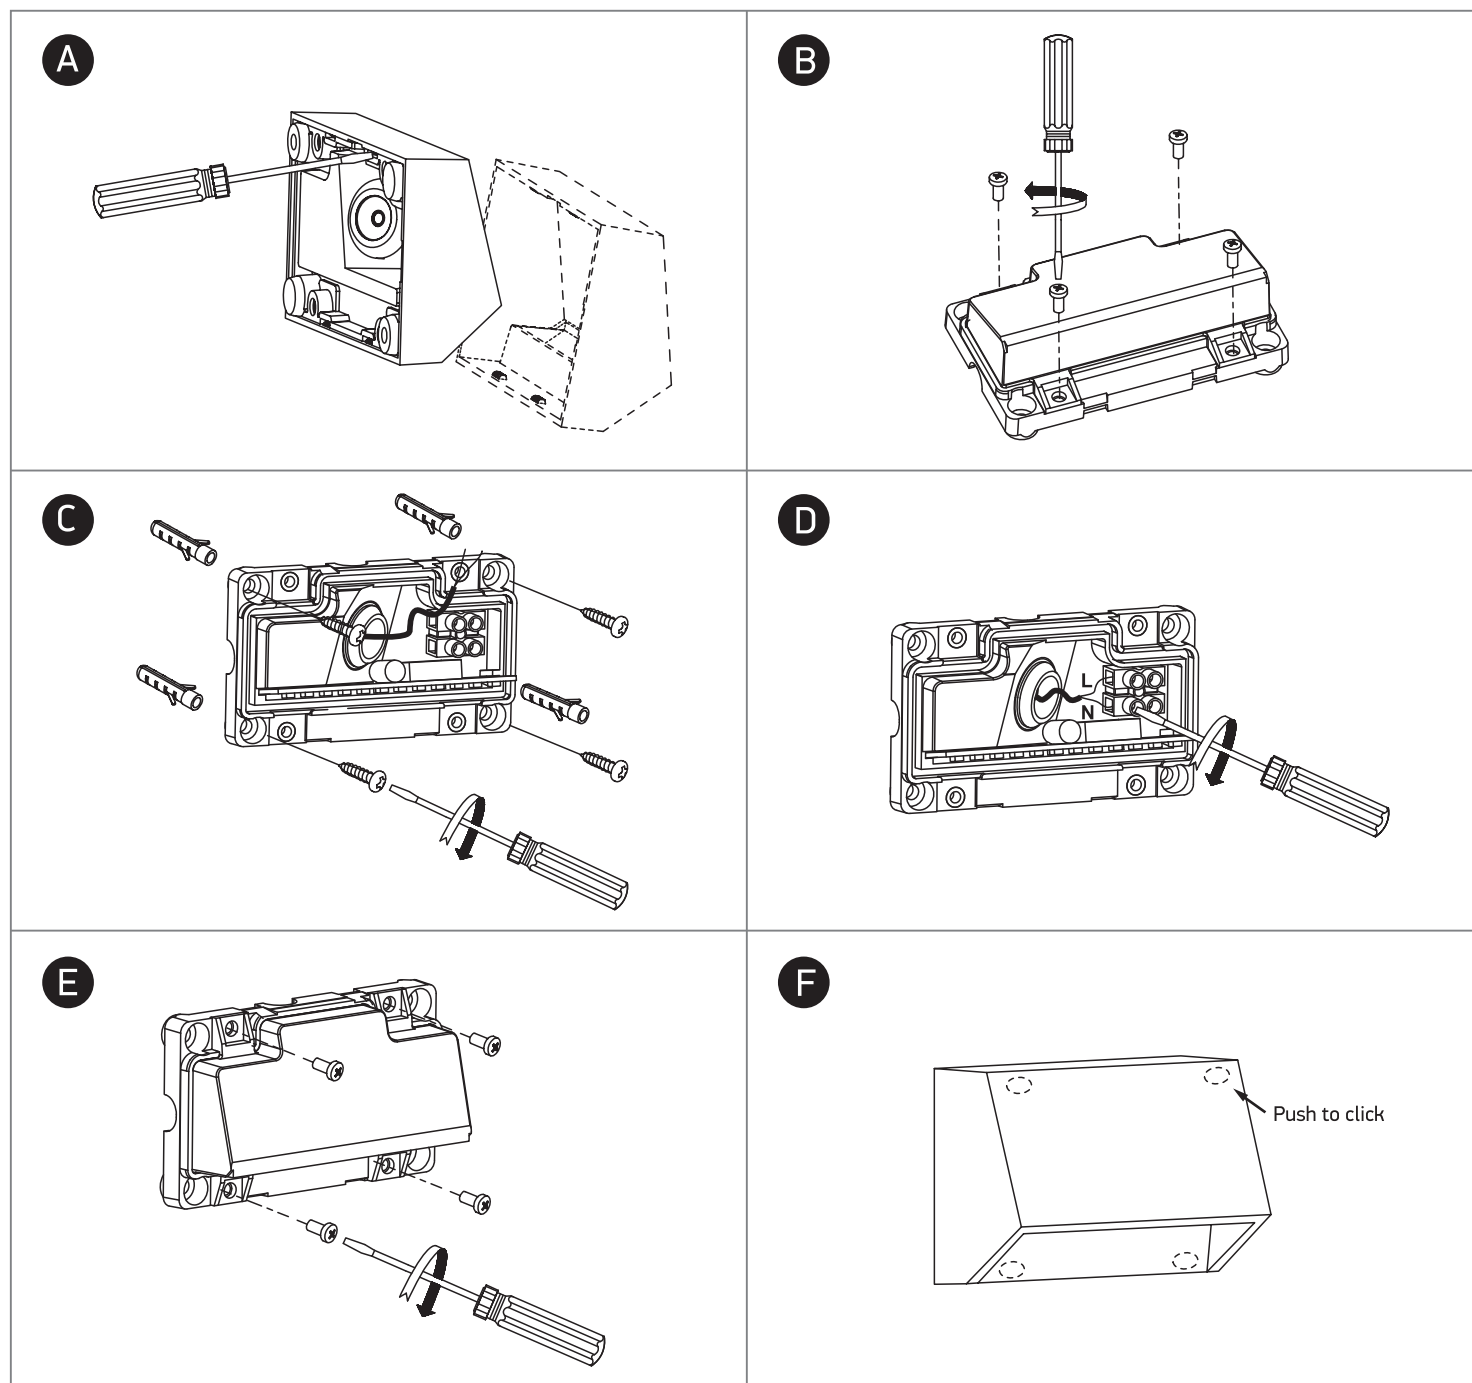

INSTALLATION MANUAL

67386A

ecolight

DARK
LIGHT

one
LIGHT

230V | SMD 2835 | 1,5W | IP65 | ABS + PC

AC LED

80
CRI