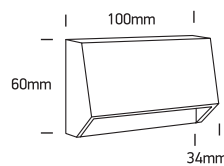

INSTALLATION MANUAL

67386A

ecolight

DARK
LIGHT

one
LIGHT

230V | SMD 2835 | 1,5W | IP65 | ABS + PC

AC LED

80
CRI