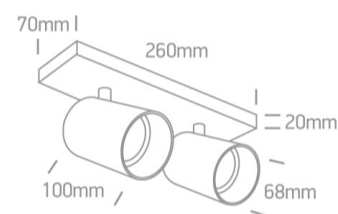

12 Wall &amp; Ceiling&gt;The Retro GU10 Spots

65205N/B

2x10W Retro surface wall and ceiling decorative MR16 GU10 Spot.

Complies with standard EN60598-1 and any other specific standards.

## Dimensions

## Physical Specification

Item Group	12 Wall & Ceiling
Family	The Retro GU10 Spots
Order Code	65205N/B
Colour	Black
Material	Aluminium
Shape	Rectangular
Length	260mm
Width	70mm
Height	20mm
Surface Ceiling	Yes
Surface Wall	Yes
Indoor	Yes

## Packing Info

Box Length	30,5cm
------------	--------

Box Width	12,5cm
-----------	--------

Box Height	8,5cm
------------	-------

Box Weight	0.975kg
------------	---------

Pcs/Carton	6
------------	---

Barcode	5291889055648
---------	---------------