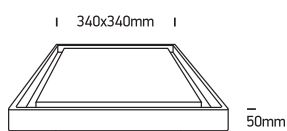

INSTALLATION MANUAL

67384A

ecolight

100-240V | SMD 3014 | 30W | IP54 | Die cast
Complete with 700mA driver.

80
CRI

one
LIGHT

Warnings:

1. Make sure that the product is installed properly before connecting to electricity.
2. Do not cover the fitting.
3. Maintenance and installation should only be carried out by a professional electrician.