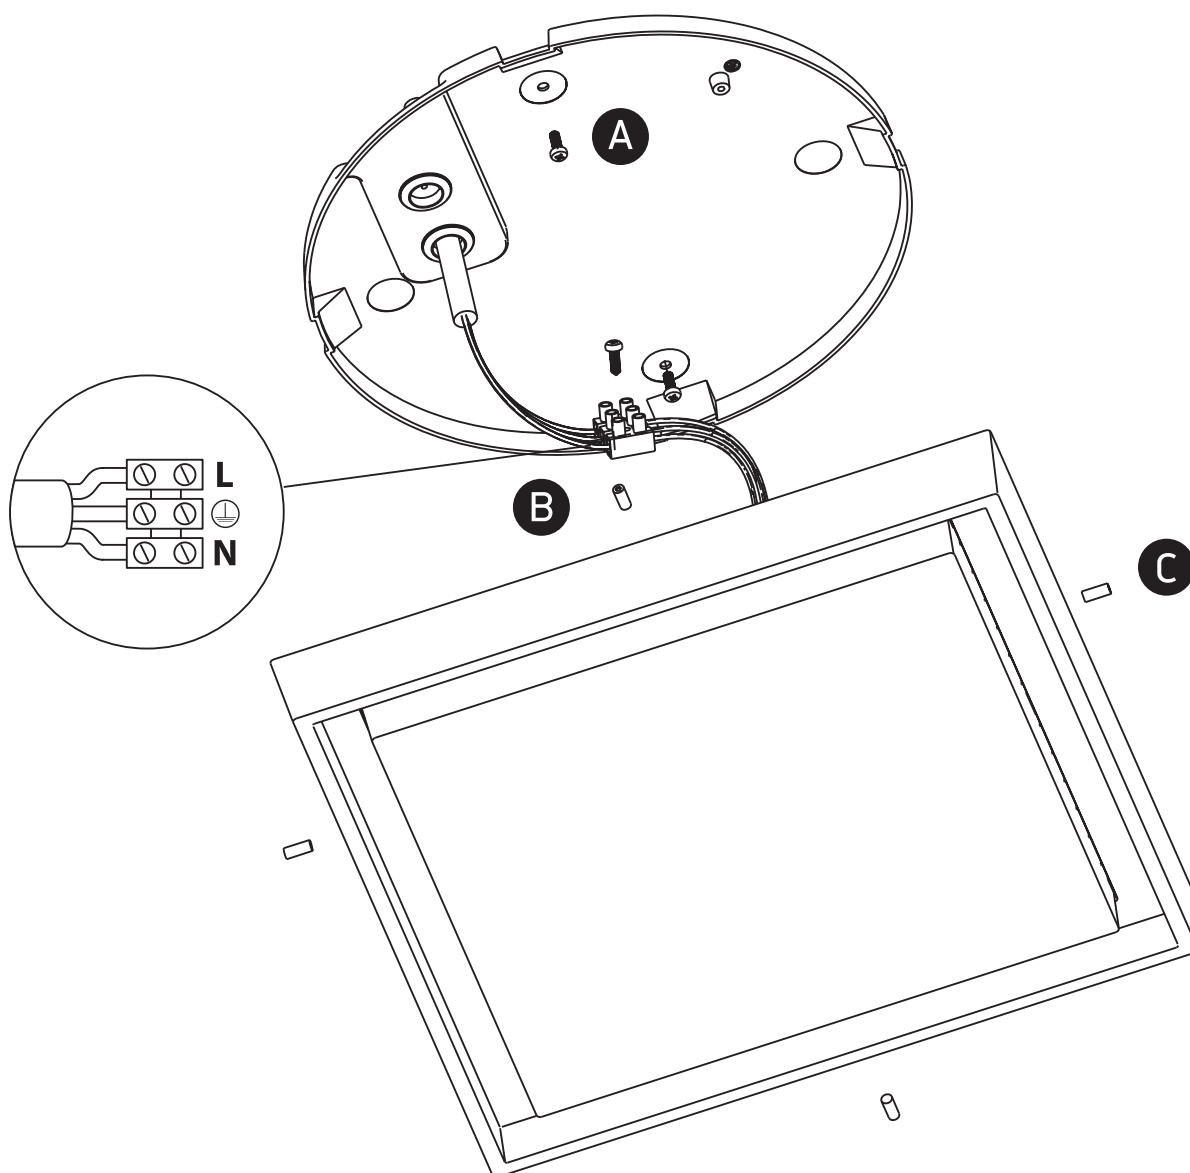

INSTALLATION MANUAL

67384A

ecolight

100-240V | SMD 3014 | 30W | IP54 | Die cast
Complete with 700mA driver.

80
CRI

one
LIGHT

Warnings:

1. Make sure that the product is installed properly before connecting to electricity.
2. Do not cover the fitting.
3. Maintenance and installation should only be carried out by a professional electrician.