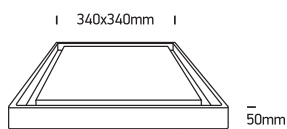

INSTALLATION MANUAL

67384A

ecolight

100-240V | SMD 3014 | 30W | IP54 | Die cast
Complete with 700mA driver.

80
CRI

one
LIGHT

Warnings:

1. Make sure that the product is installed properly before connecting to electricity.
2. Do not cover the fitting.
3. Maintenance and installation should only be carried out by a professional electrician.