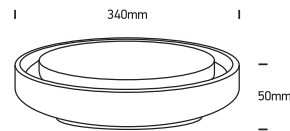

INSTALLATION MANUAL

67384

ecolight

CE

RoHS

NOT DIMMABLE

100-240V | SMD 3014 | 30W | IP54 | Die cast
Complete with 700mA driver.

80 CRI