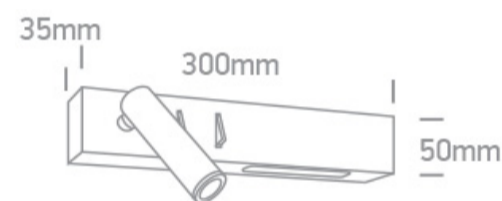

17 Hotel & Bedroom>Reading Spots Aluminium

65146/W/W

3W COB LED +6W left side light bedside adjustable fitting with 2 switches, IP20.

Complete with 500mA and 700mA drivers.

Complies with standard EN60598-1 and any other specific standards.

Downloads

Dimensions

Physical Specification

Item Group	17 Hotel & Bedroom
Family	Reading Spots Aluminium
Order Code	65146/W/W
Colour	White
Material	Metal + Aluminium
Shape	Rectangular
Length	300mm
Width	50mm
Height	35mm
Surface Wall	Yes
Indoor	Yes
Adjustable	2 Directions

Illumination Data

Colour Temperature	3000K
Lumen Output	480lm
Light Efficiency	53,33lm/W
CRI	80
Illumination Diagram	

Packing Info

Box Weight	0.795kg
Pcs/Carton	20
Barcode	5291889070023
HS Code	9405413990