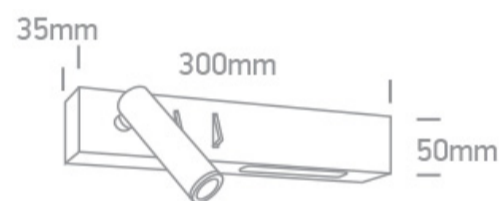

17 Hotel & Bedroom>Reading Spots Aluminium

65146/B/W

3W COB LED +6W left side light bedside adjustable fitting with 2 switches, IP20.

Complete with 500mA and 700mA drivers.

Complies with standard EN60598-1 and any other specific standards.

Downloads

Dimensions

Physical Specification

Item Group	17 Hotel & Bedroom
Family	Reading Spots Aluminium
Order Code	65146/B/W
Colour	Black
Material	Metal + Aluminium
Shape	Rectangular
Length	300mm
Width	50mm
Height	35mm
Surface Wall	Yes
Indoor	Yes
Adjustable	2 Directions

Illumination Data

Colour Temperature	3000K
Lumen Output	480lm
Light Efficiency	53,33lm/W
CRI	80
Illumination Diagram	

Packing Info

Box Weight	0.795kg
Pcs/Carton	20
Barcode	5291889070016
HS Code	9405413990