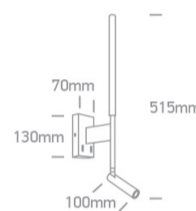

17 Hotel &amp; Bedroom&gt;Reading Spots Aluminium

65144/W/W

3W COB LED +6W backlight bedside adjustable fitting with 2 switches, IP20.

Complete with 700mA+500mA drivers.

Complies with standard EN60598-1 and any other specific standards.

## Dimensions