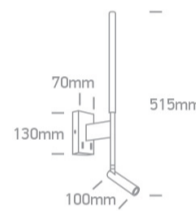

17 Hotel & Bedroom>Reading Spots Aluminium

65144/B/W

3W COB LED +6W backlight bedside adjustable fitting with 2 switches, IP20.

Complete with 700mA+500mA drivers.

Complies with standard EN60598-1 and any other specific standards.

Downloads

Dimensions

Physical Specification

Item Group	17 Hotel & Bedroom
Family	Reading Spots Aluminium
Order Code	65144/B/W
Colour	Black
Material	Metal + Aluminium
Shape	Rectangular
Surface Wall	Yes
Indoor	Yes
Adjustable	2 Directions