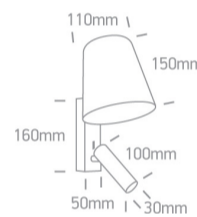

## 14 Wall &amp; Ceiling LED&gt;Reading Spots Aluminium

65142/W/W

3W COB LED bedside adjustable fitting with aluminium shade ideal for room hotel installation, IP20.

Complete with driver.

Complies with standard EN60598-1 and any other specific standards.

## Dimensions

## Physical Specification

Item Group	14 Wall & Ceiling LED
Family	Reading Spots Aluminium
Order Code	65142/W/W
Colour	White
Material	Aluminium
Surface Wall	Yes
Indoor	Yes
Adjustable	2 Directions