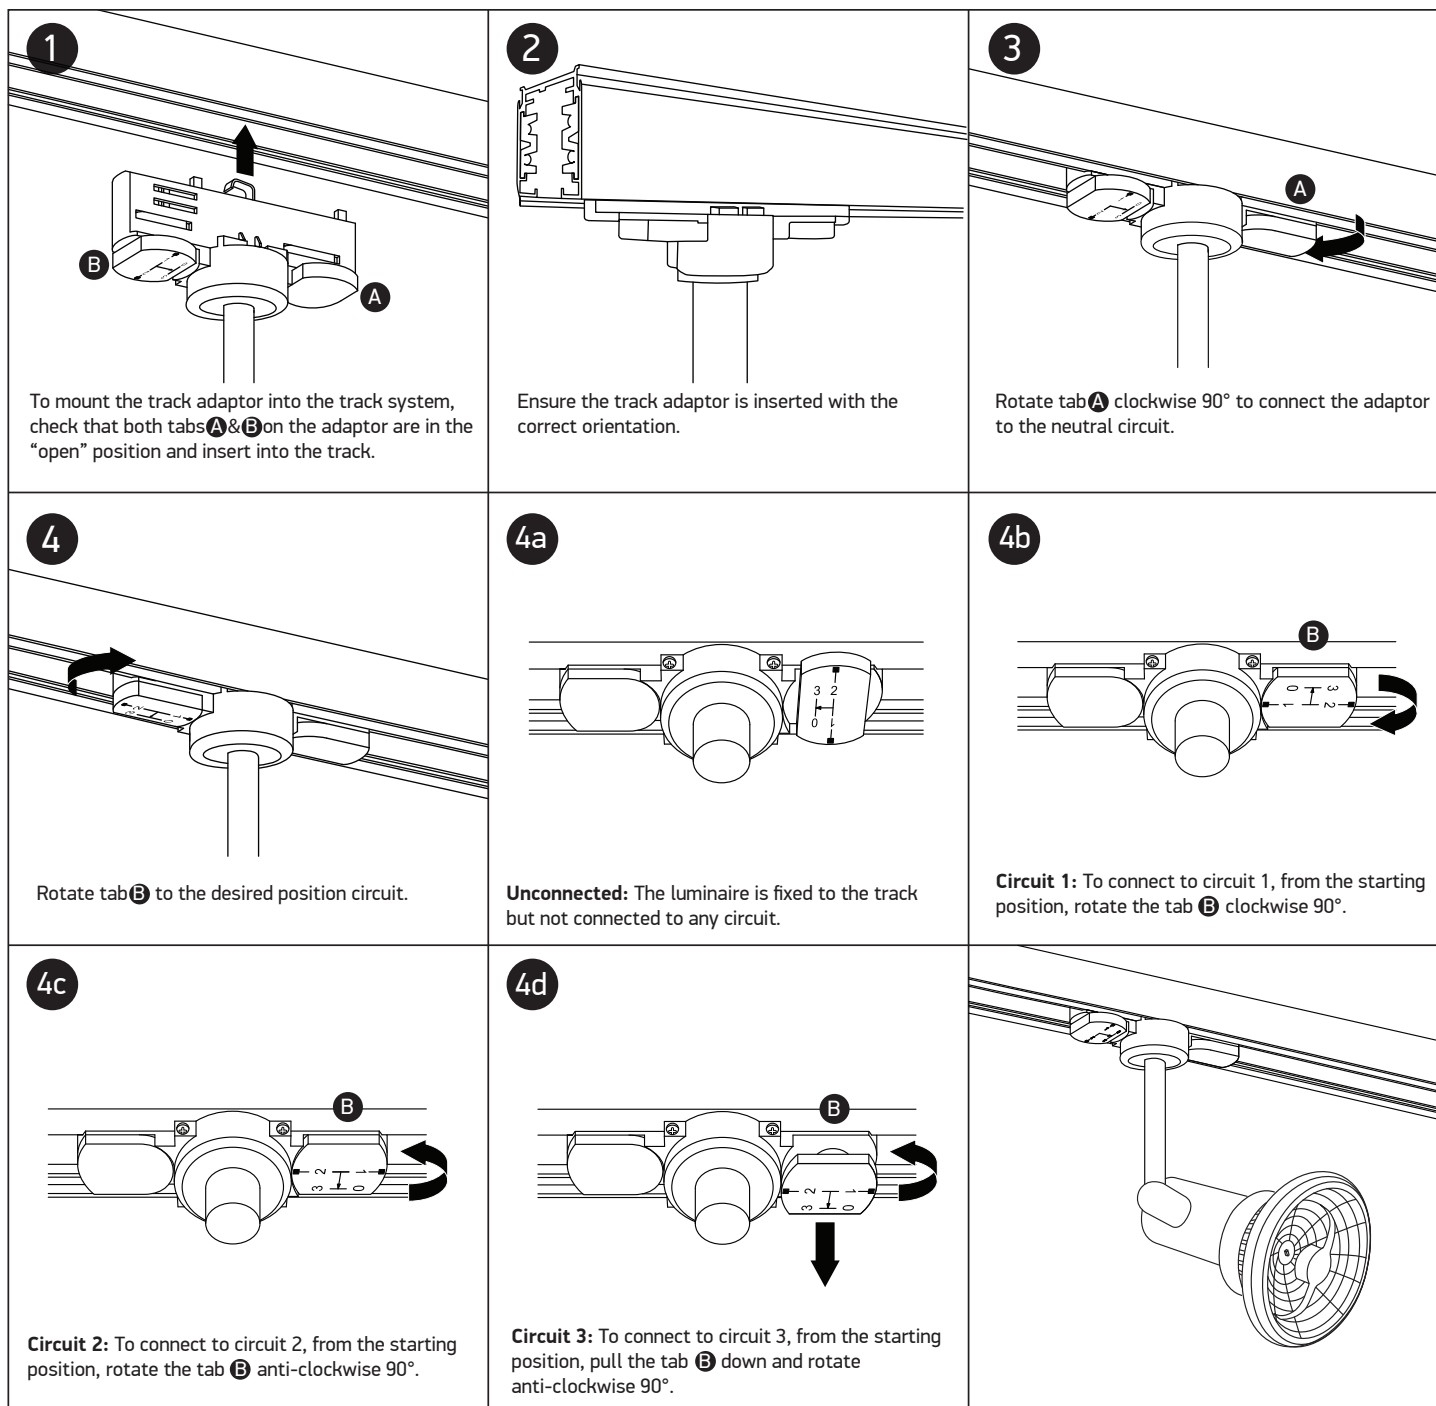

INSTALLATION MANUAL

65118AT

50W | 100-240V | R111 | GU10 | IP20 | Die cast | Adjustable

Warnings:

1. Make sure that the product is installed properly before connecting to electricity.
2. Do not cover the fitting.
3. Maintenance and installation should only be carried out by a professional electrician.