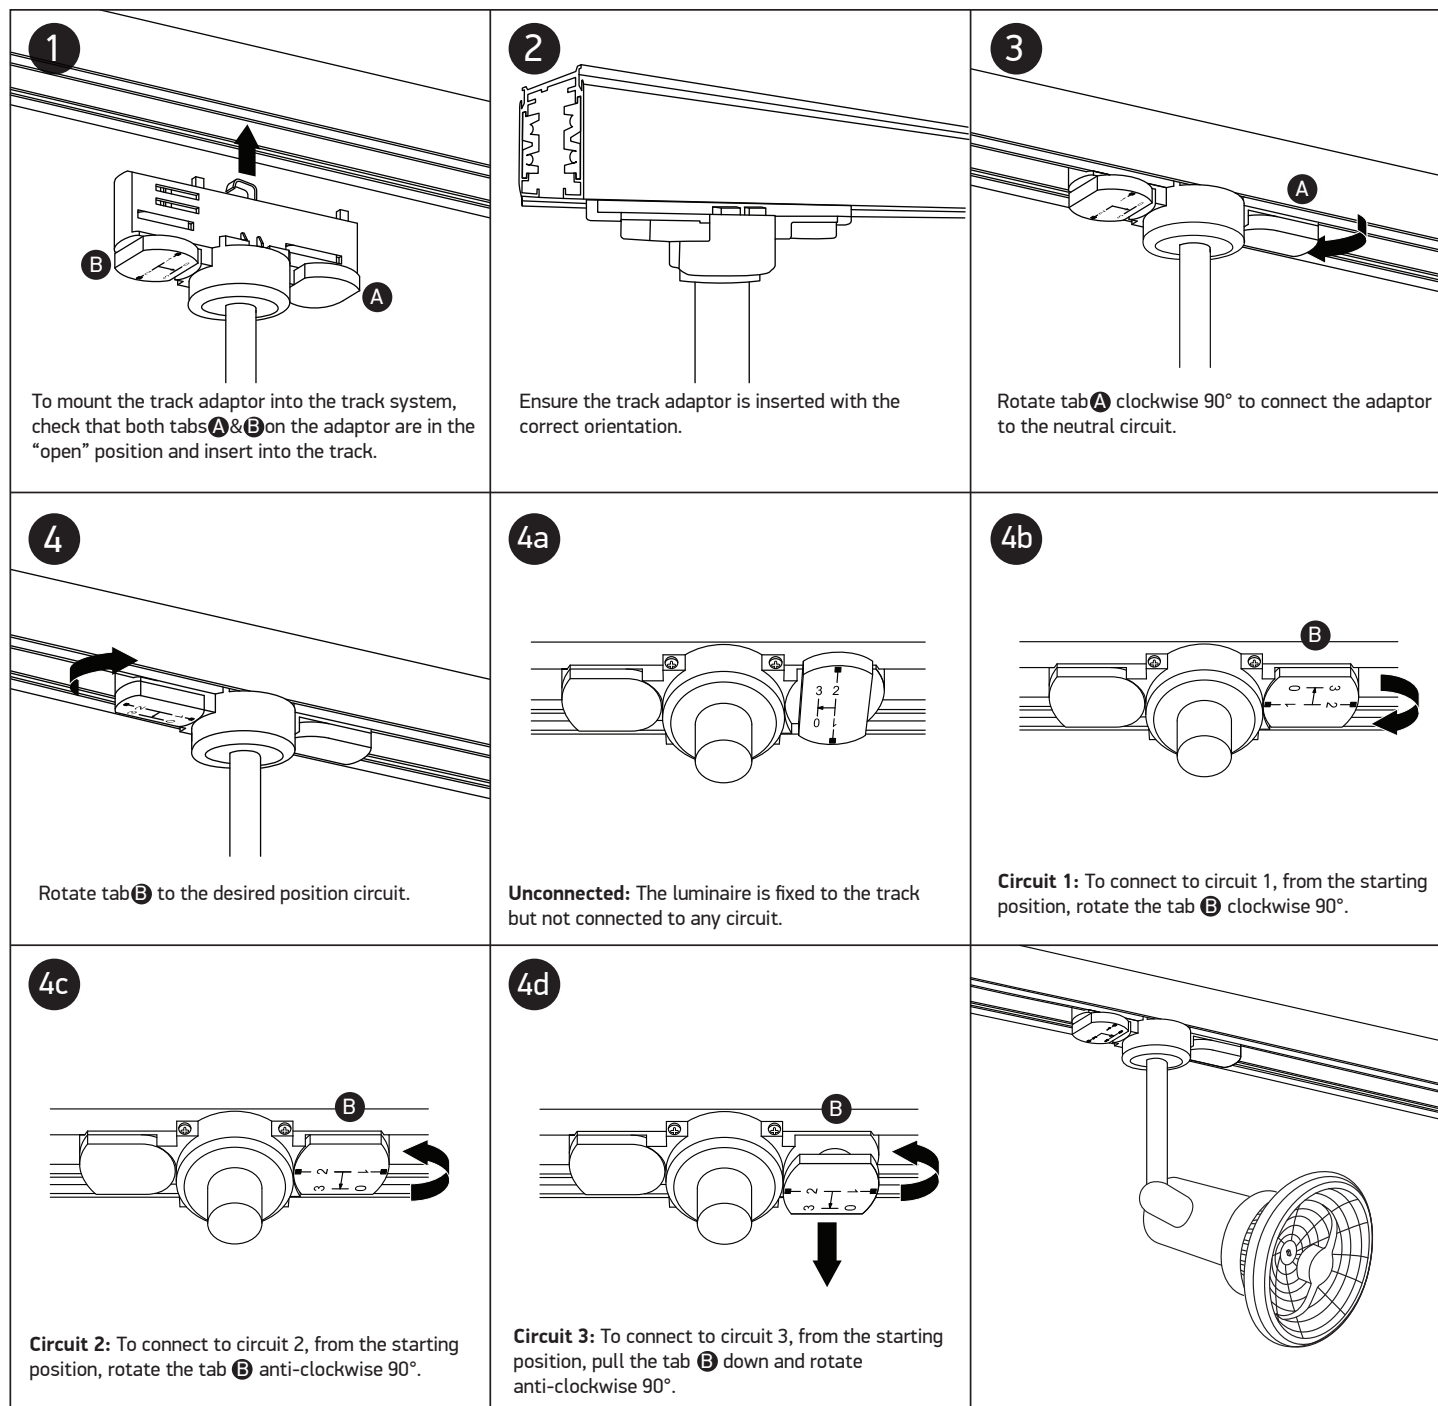

INSTALLATION MANUAL

65118AT

50W | 100-240V | R111 | GU10 | IP20 | Die cast | Adjustable

Warnings:

1. Make sure that the product is installed properly before connecting to electricity.
2. Do not cover the fitting.
3. Maintenance and installation should only be carried out by a professional electrician.