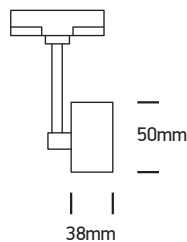

INSTALLATION MANUAL

65118AT

50W | 100-240V | R111 | GU10 | IP20 | Die cast | Adjustable

Warnings:

1. Make sure that the product is installed properly before connecting to electricity.
2. Do not cover the fitting.
3. Maintenance and installation should only be carried out by a professional electrician.