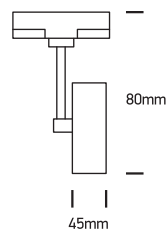

INSTALLATION MANUAL

65111AT

one
LIGHT

75W | 100-240V | PAR30 | E27 | IP20 | Die cast | Adjustable

Warnings:

1. Make sure that the product is installed properly before connecting to electricity.
2. Do not cover the fitting.
3. Maintenance and installation should only be carried out by a professional electrician.