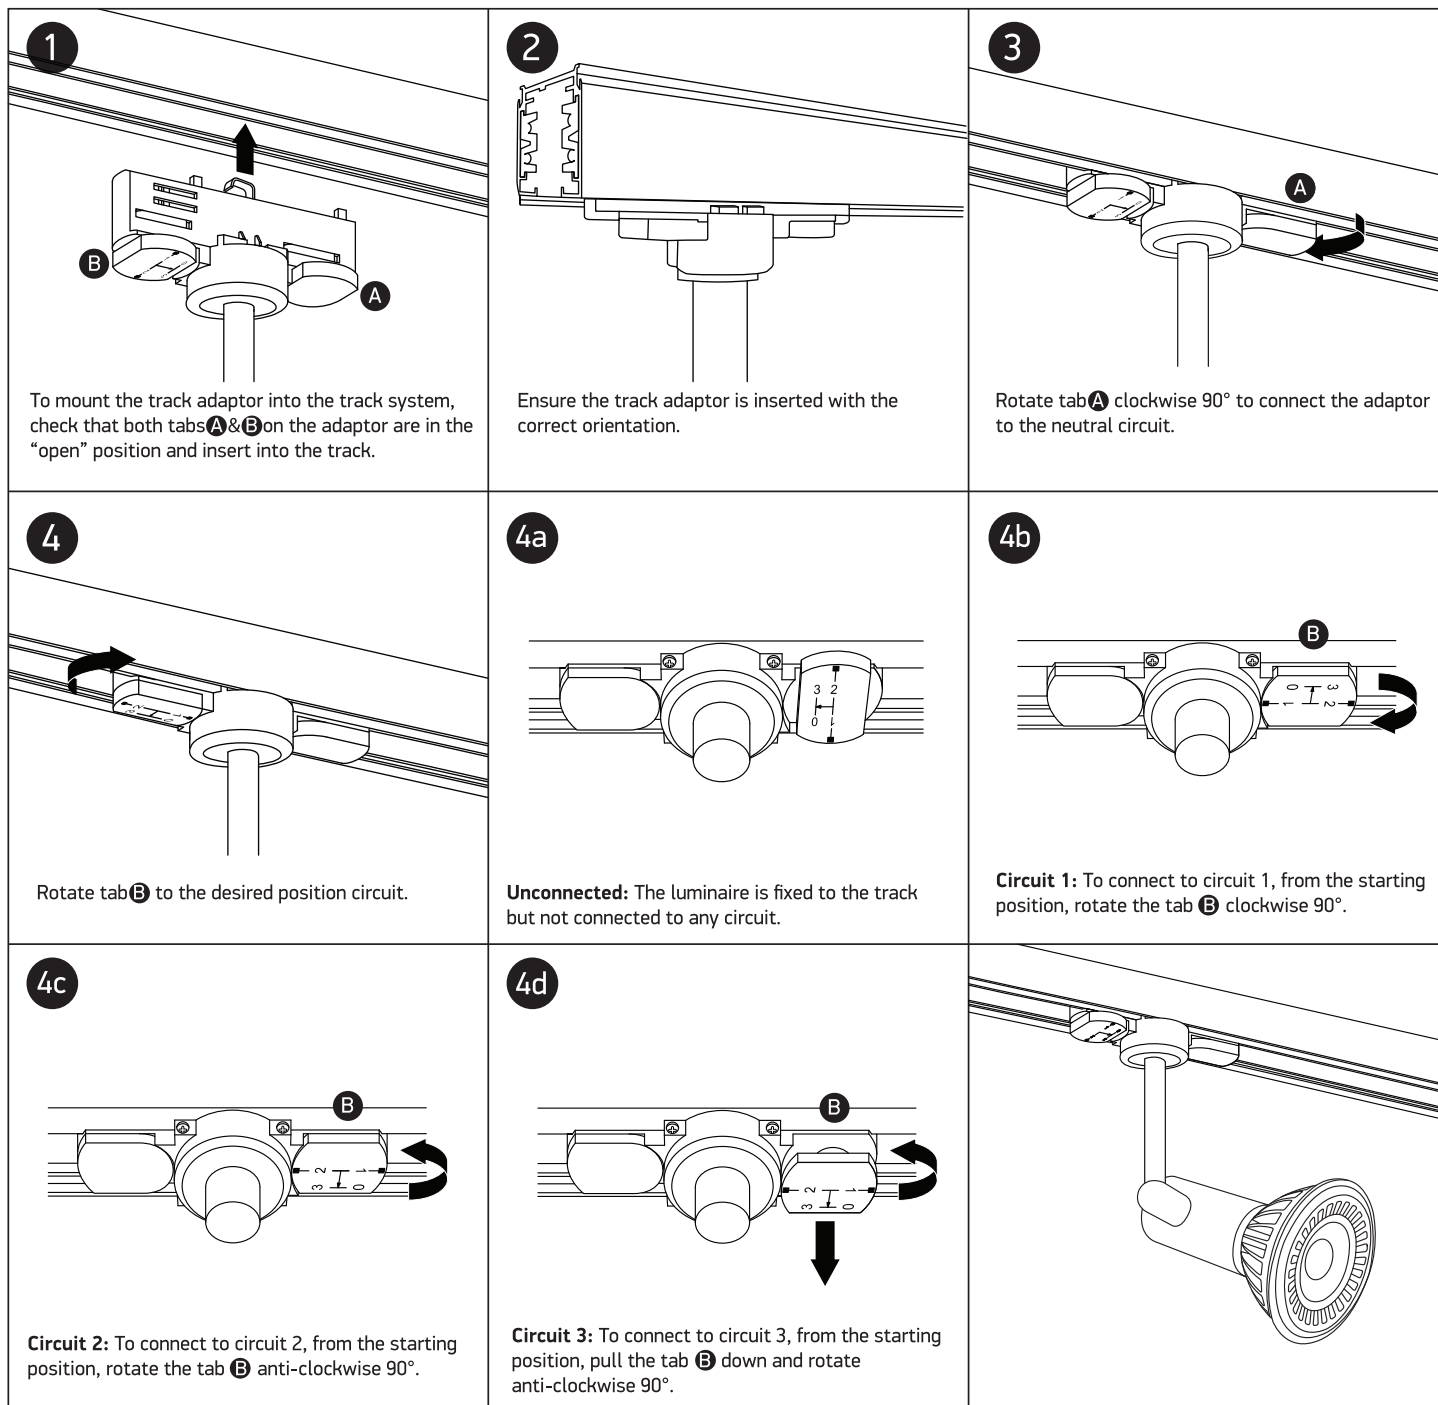

INSTALLATION MANUAL

65111AT

one
LIGHT

75W | 100-240V | PAR30 | E27 | IP20 | Die cast | Adjustable

Warnings:

1. Make sure that the product is installed properly before connecting to electricity.
2. Do not cover the fitting.
3. Maintenance and installation should only be carried out by a professional electrician.