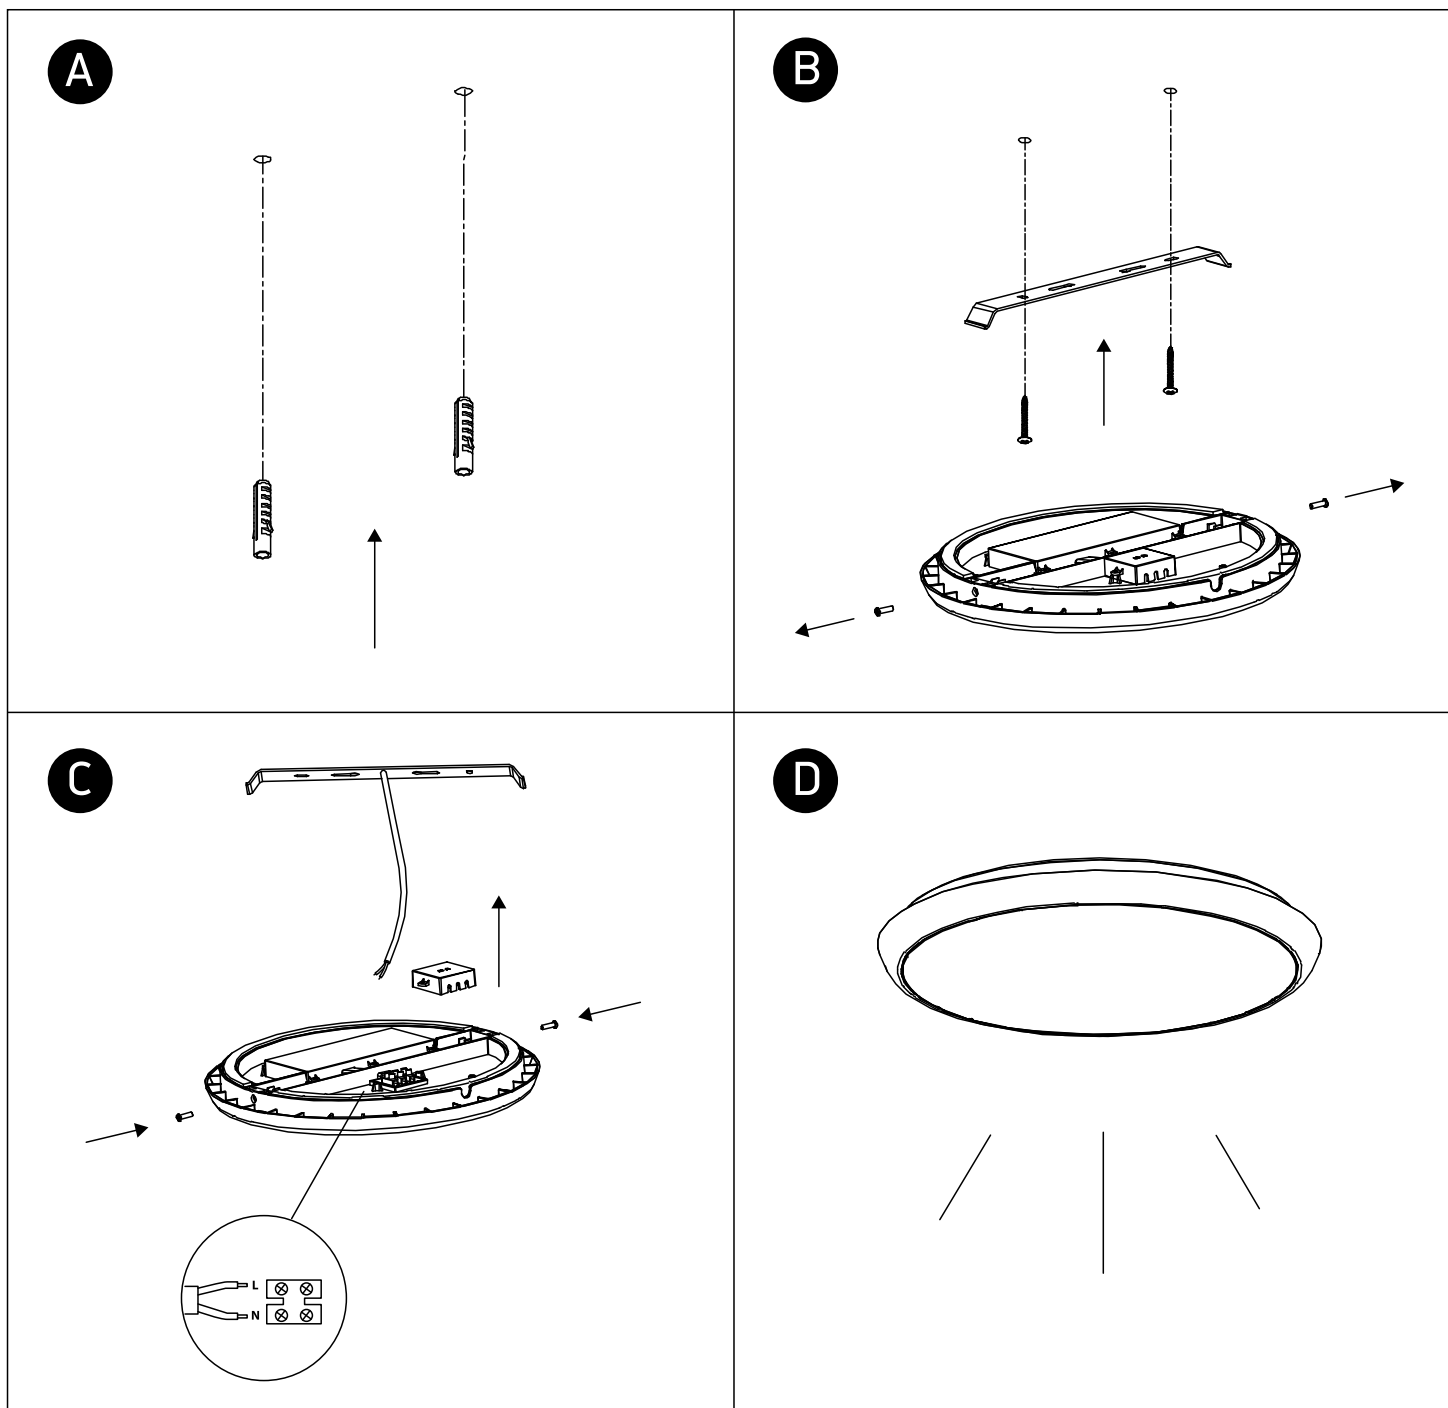

INSTALLATION MANUAL

67370

ecolight

230V | SMD 2835 | 25W | IP54 | PC
Complete with 300mA driver.

80
CRI

one
LIGHT

Warnings:

1. Make sure that the product is installed properly before connecting to electricity.
2. Do not cover the fitting.
3. Maintenance and installation should only be carried out by a professional electrician.