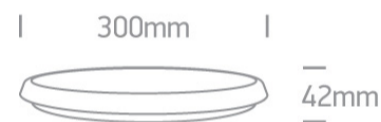

14 Plafo>The LED Slim Plafo Range Round

67368/W/W

18W LED slim plafo, IP54, ideal for both indoor and outdoor installation.

Supplied with non-dimmable LED driver.

Complies with standard EN60598-1 and any other specific standards.

Downloads

Dimensions

Physical Specification

Item Group	14 Plafo
Family	The LED Slim Plafo Range Round
Order Code	67368/W/W
Colour	White
Material	PC
Shape	Circular
Height	42mm
Diameter	300mm
Surface Ceiling	Yes
Indoor	Yes
Outdoor	Yes
Adjustable	No