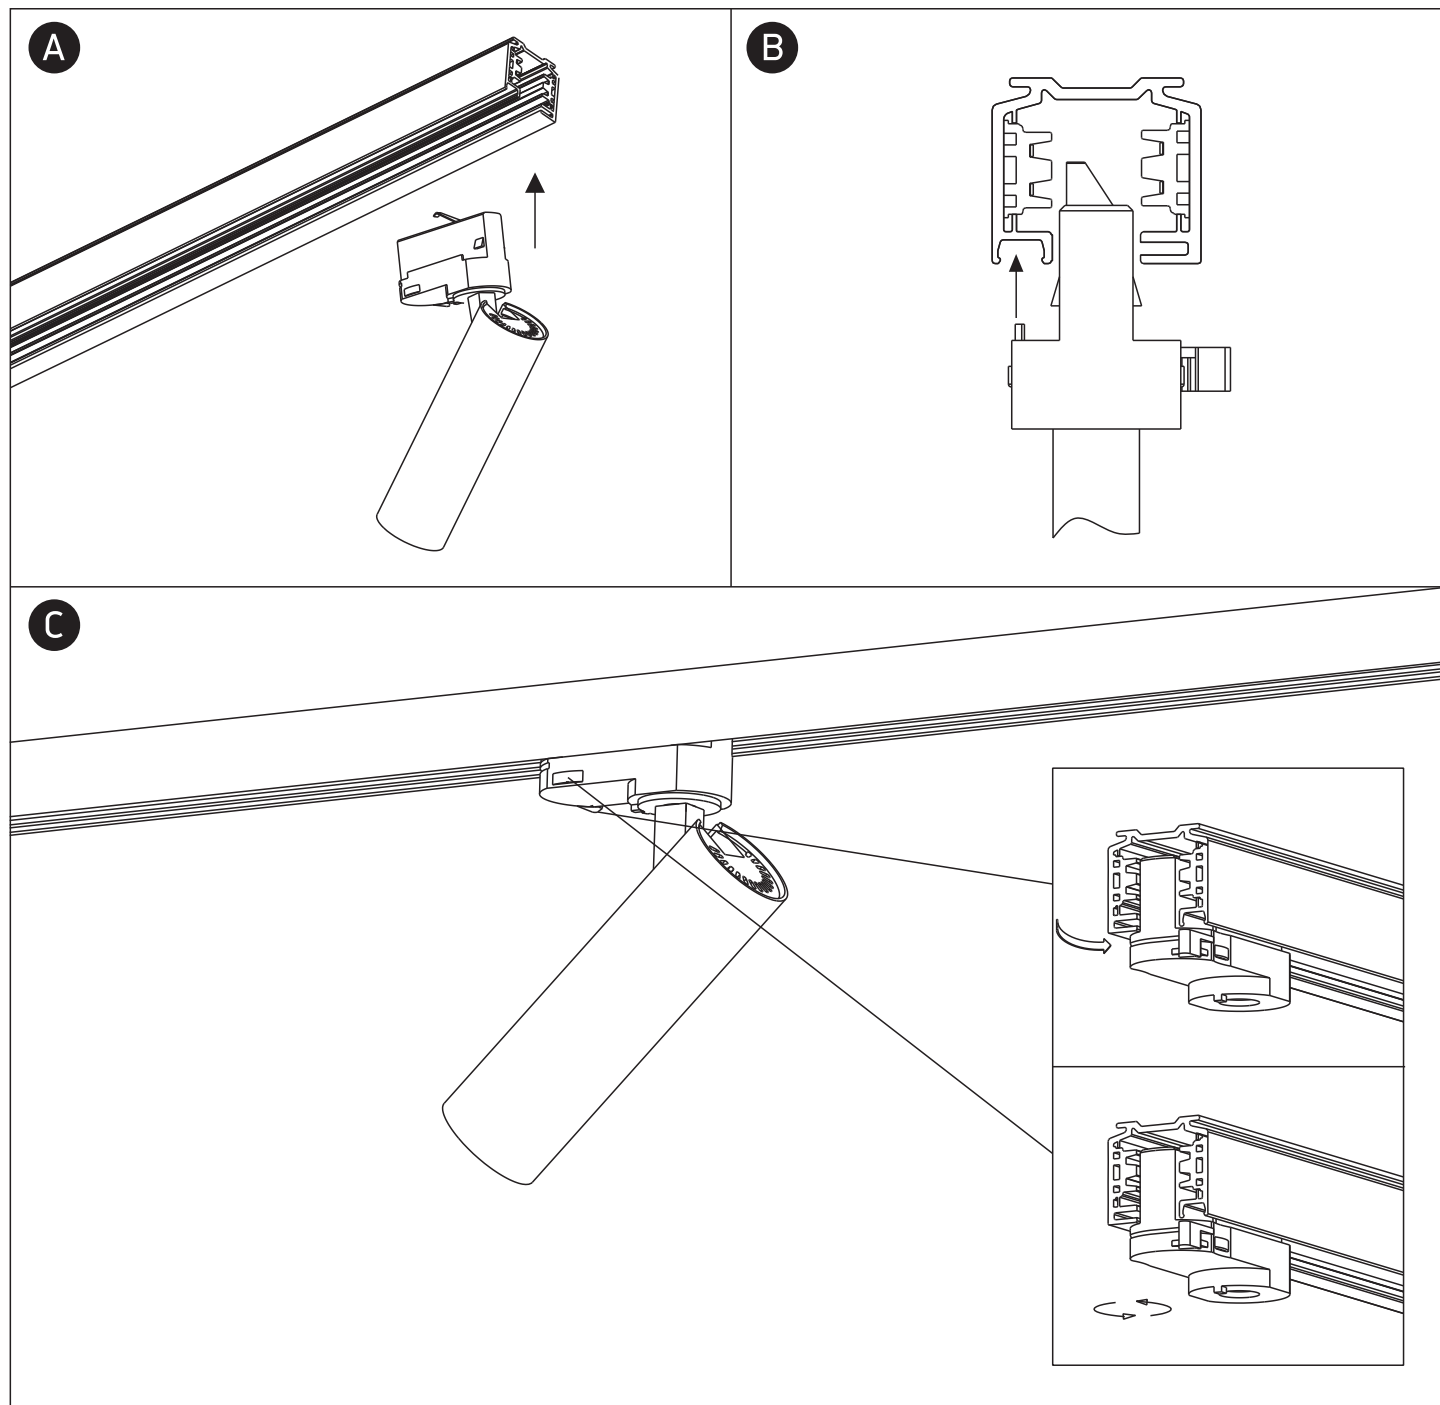

INSTALLATION MANUAL

65108T

ecotrackspot

one
LIGHT

8W | 230V | 50/60Hz | IP20 | Aluminium | Adjustable
Complete with driver.

90
CRI

Warnings:

1. Make sure that the product is installed properly before connecting to electricity.
2. Do not cover the fitting.
3. Maintenance and installation should only be carried out by a professional electrician.