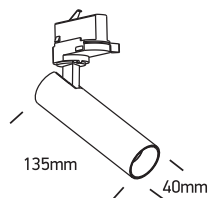

INSTALLATION MANUAL

65108T

ecotrackspot

one
LIGHT

8W | 230V | 50/60Hz | IP20 | Aluminium | Adjustable
Complete with driver.

90
CRI

Warnings:

1. Make sure that the product is installed properly before connecting to electricity.
2. Do not cover the fitting.
3. Maintenance and installation should only be carried out by a professional electrician.