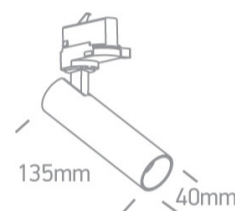

09 Track Lights>The COB Compact Cylinder Range

65108T/W/W

8W COB Track Spot, ideal for shops and showrooms.

Complete with dimmable driver.

Complies with standard EN60598-1 and any other specific standards.

Downloads

Dimensions

Related items

40002A/W

40003A/W

Physical Specification

Item Group

09 Track Lights

Shape

Circular

Height

135mm

Diameter	40mm
Track mounted	Yes
Indoor	Yes
Adjustable	2 Directions

Electrical Characteristics

Gear	Built In
------	----------

Fitting + Driver

Illumination Data

Colour Temperature	3000K
Lumen Output	560lm
Light Efficiency	70lm/W
CRI	90
Beam Angle	36°
Illumination Diagram	
Dark Light	Yes

Packing Info

Box Length	12cm
Box Width	8,5cm
Box Height	17cm
Pcs/Carton	24
Barcode	5291889058427
HS Code	9405409900