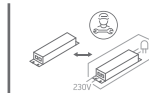

INSTALLATION MANUAL

67366

ecolight

80 CRI

230V | SMD 2835 | 12W | IP54 | PC

Complete with driver

one
LIGHT

Warnings: