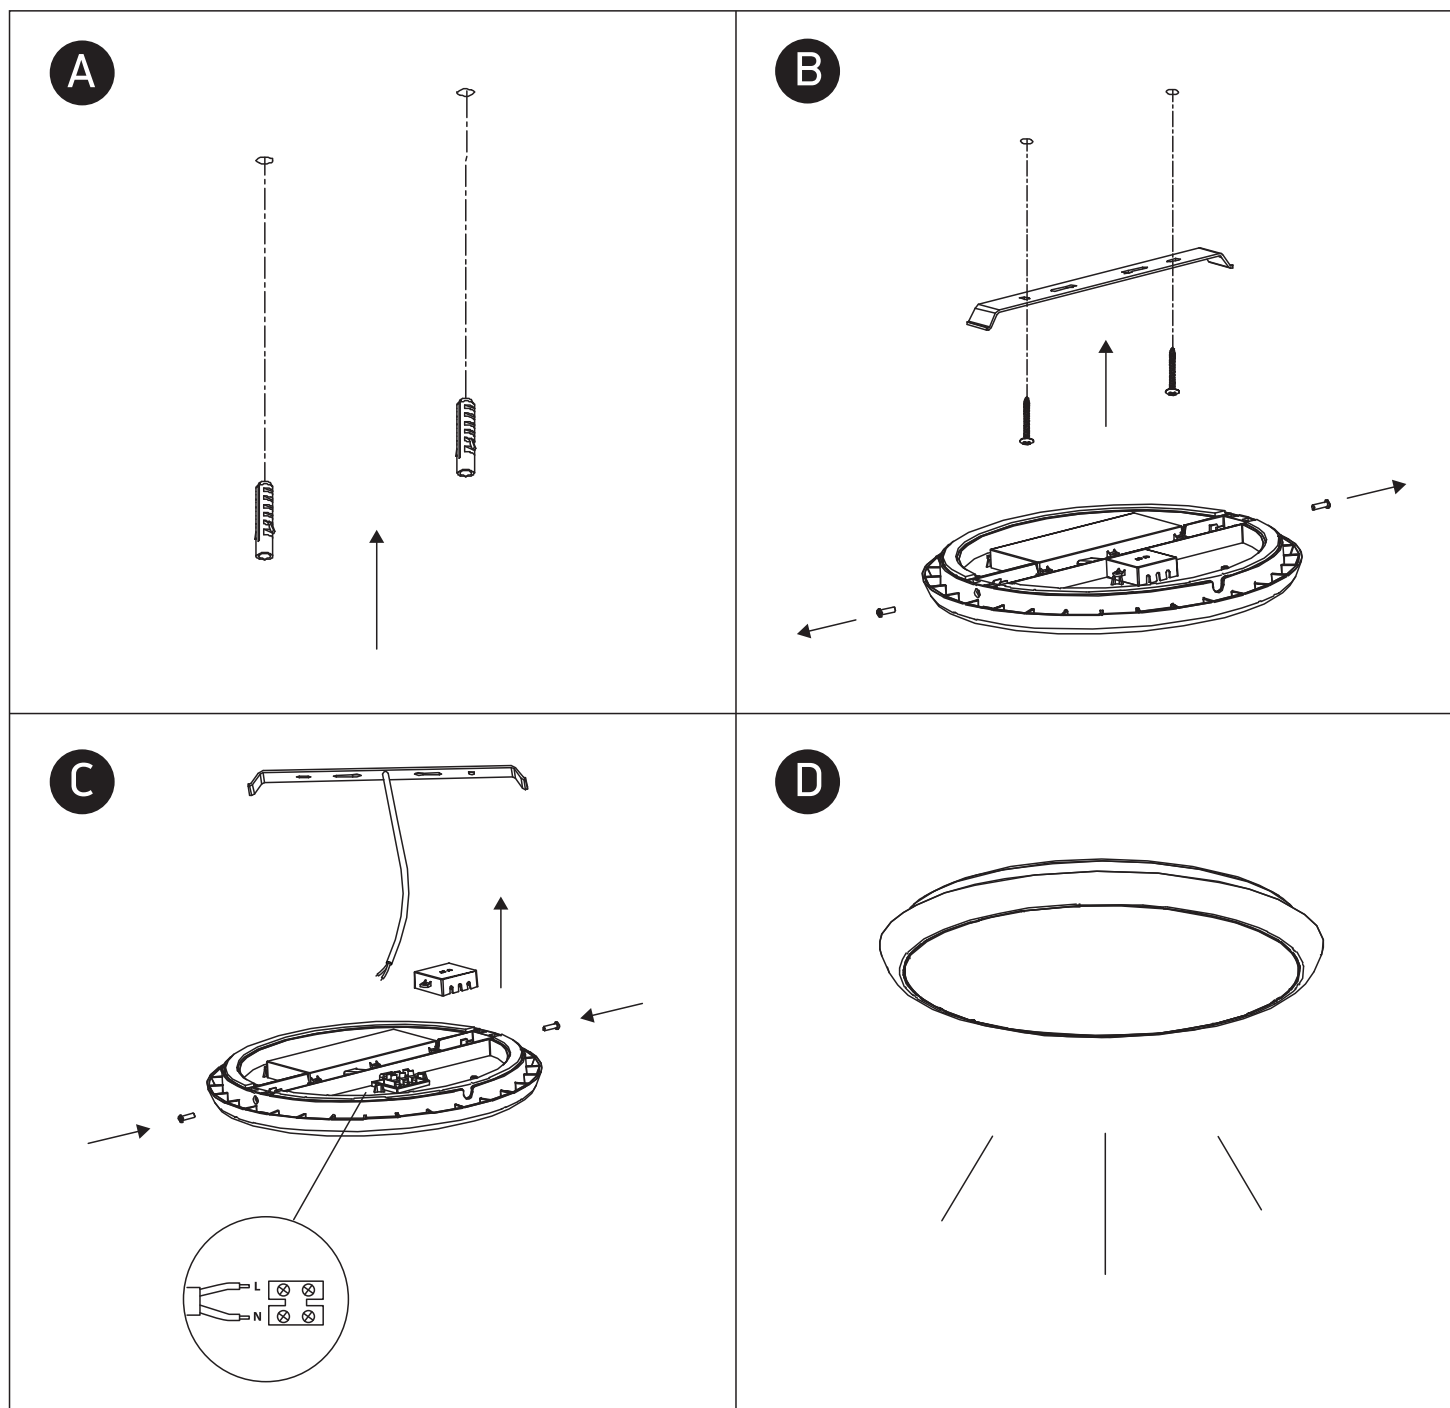

INSTALLATION MANUAL

67366

ecolight

80 CRI

230V | SMD 2835 | 12W | IP54 | PC

Complete with driver

one
LIGHT

Warnings: