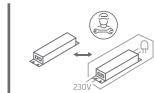

INSTALLATION MANUAL

67366

ecolight

80 CRI

230V | SMD 2835 | 12W | IP54 | PC

Complete with driver

one
LIGHT

Warnings: