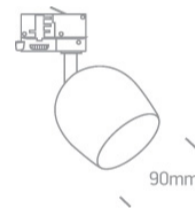

09 Track Lights&gt;Retro GU10 Track Lights

65105WT/B

10W MR16 GU10 Track Spot.

Complies with standard EN60598-1 and any other specific standards.

## Dimensions

Black

Material

Aluminium

Shape

Circular

Diameter

90mm

Track mounted	Yes
Indoor	Yes
Adjustable	2 Directions