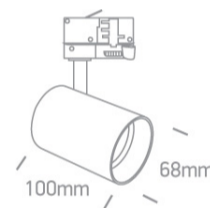

09 Track Lights>The Dark Light GU10 Range Round

65105NT/W

10W Dark Light GU10 Track Spot Range .

Complies with standard EN60598-1 and any other specific standards.

Downloads

Dimensions

Related items

40001A/W

65105NT/W

Colour

White

Material

Aluminium

Shape

Circular

Height

100mm

Diameter	68mm
Track mounted	Yes
Indoor	Yes
Adjustable	2 Directions

Electrical Characteristics

Gear	No
------	----

Fitting + Driver

Input Voltage	100-240V
50 Hz	Yes
60 Hz	Yes
Safety Class	
Power(Watts)	10W
IP Rating	IP20
Light Source	Replaceable lamp
Lamp Holder	GU10
Number of Lamps	1
Dimmable	N/A
F Mark	

Illumination Data

Illumination Diagram	
Dark Light	Yes

Packing Info

Box Length	15cm
Box Width	13cm
Box Height	8,5cm
Box Weight	0.429kg

Pcs/Carton

12

Завантажено з mamadecor.ua

Barcode