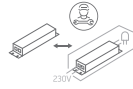

# INSTALLATION MANUAL

67363A

**ecolight**

100-240V | SMD LED | 30W | IP54 | Die cast  
Complete with 700mA driver.

**80**  
CRI

**one**  
LIGHT