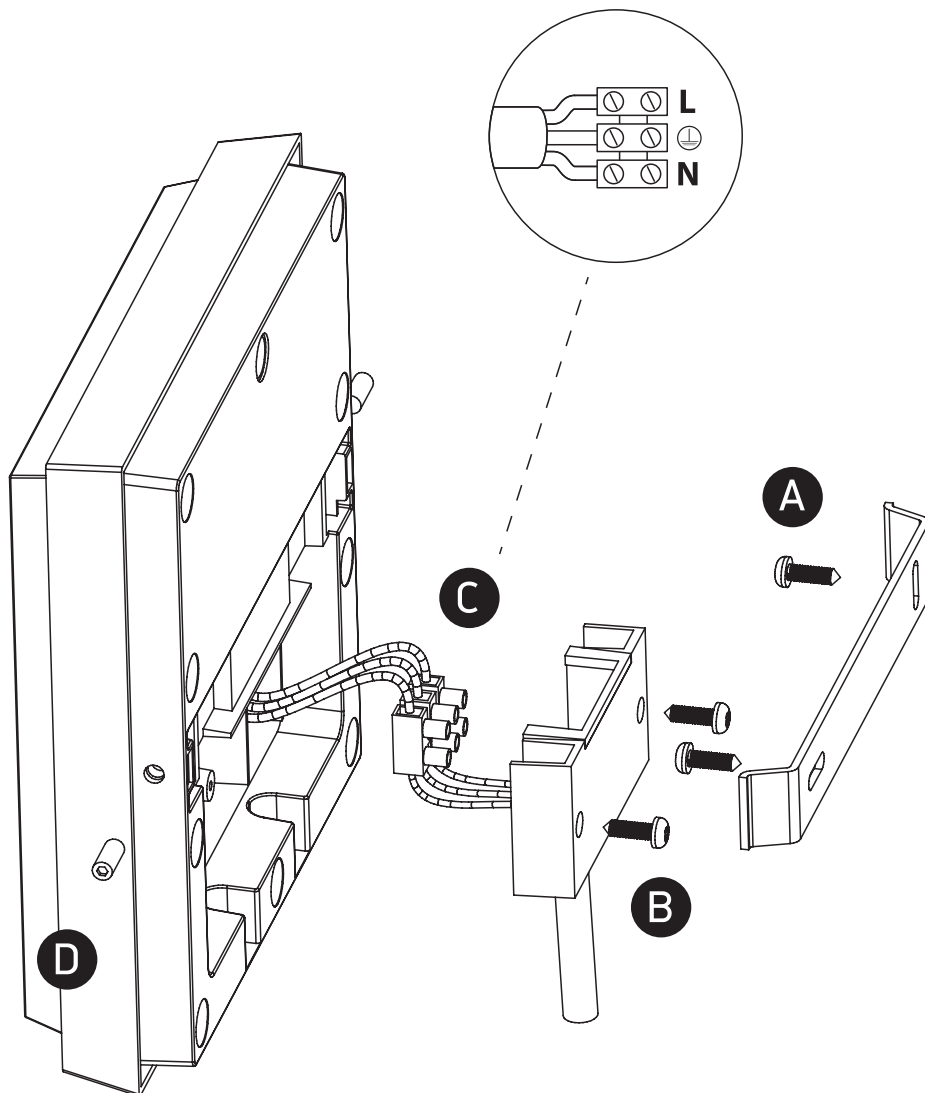

# INSTALLATION MANUAL

67363A

**ecolight**

100-240V | SMD LED | 30W | IP54 | Die cast  
Complete with 700mA driver.

**80**  
CRI

**one**  
LIGHT

## Warnings:

1. Make sure that the product is installed properly before connecting to electricity.
2. Do not cover the fitting.
3. Maintenance and installation should only be carried out by a professional electrician.