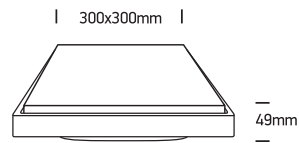

# INSTALLATION MANUAL

67363A

**ecolight**

100-240V | SMD LED | 30W | IP54 | Die cast  
Complete with 700mA driver.

**80**  
CRI

**one**  
LIGHT