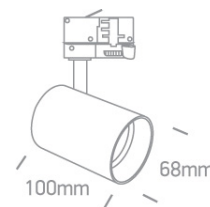

09 Track Lights&gt;The Dark Light GU10 Range Round

65105NT/MG

10W Dark Light GU10 Track Spot Range .

Complies with standard EN60598-1 and any other specific standards.

## Dimensions

Metal Grey

Material

Aluminium

Shape

Circular

Height

100mm

Diameter	68mm
Track mounted	Yes
Indoor	Yes
Adjustable	2 Directions

## Packing Info

Box Length	15cm
Box Width	13cm
Box Height	8,5cm
Box Weight	0.429kg

Pcs/Carton

12

[Завантажено з mamadecor.ua](http://mamadecor.ua)

Barcode

5291889065043

HS Code