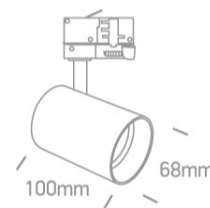

09 Track Lights>The Dark Light GU10 Range Round

65105NT/BBS

10W Dark Light GU10 Track Spot Range .

Complies with standard EN60598-1 and any other specific standards.

Downloads

Dimensions

Related items

40001A/B

65105NT/BBS

Colour

Brushed Brass

Material

Aluminium

Shape

Circular

Height

100mm

Diameter	68mm
Track mounted	Yes
Indoor	Yes
Adjustable	2 Directions

Electrical Characteristics

Gear	No
------	----

Fitting + Driver

Input Voltage	100-240V
50 Hz	Yes
60 Hz	Yes
Safety Class	
Power(Watts)	10W
IP Rating	IP20
Light Source	Replaceable lamp
Lamp Holder	GU10
Number of Lamps	1
Dimmable	N/A
F Mark	

Illumination Data

Illumination Diagram	
Dark Light	Yes

Packing Info

Box Length	15cm
Box Width	13cm
Box Height	8,5cm
Box Weight	0.429kg

Pcs/Carton

12

[Завантажено з mamadecor.ua](http://mamadecor.ua)

Barcode