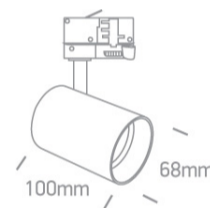

09 Track Lights&gt;The Dark Light GU10 Range Round

65105NT/B

10W Dark Light GU10 Track Spot Range .

Complies with standard EN60598-1 and any other specific standards.

## Dimensions

Black

Material

Aluminium

Shape

Circular

Height

100mm

Diameter	68mm
Track mounted	Yes
Indoor	Yes
Adjustable	2 Directions

## Packing Info

Box Length	15cm
Box Width	13cm
Box Height	8,5cm
Box Weight	0.429kg

Pcs/Carton

12

Завантажено з [mamadecor.ua](http://mamadecor.ua)

Barcode

5291889055778

HS Code