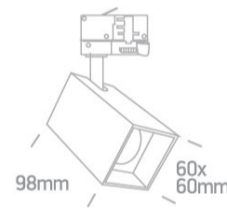

09 Track Lights>The Dark Light GU10 Range Square

65105NAT/W

10W Dark Light GU10 Track Spot.

Complies with standard EN60598-1 and any other specific standards.

Downloads

Dimensions

Related items

40001A/W

65105NAT/W

Colour

White

Material

Aluminium

Shape

Rectangular

Length

60mm

Width	60mm
Height	98mm
Track mounted	Yes
Indoor	Yes
Adjustable	2 Directions

Electrical Characteristics

Gear	No
------	----

Fitting + Driver

Input Voltage	100-240V
50 Hz	Yes
60 Hz	Yes
Safety Class	
Power(Watts)	10W
IP Rating	IP20
Light Source	Replaceable lamp
Lamp Holder	GU10
Number of Lamps	1
Dimmable	N/A