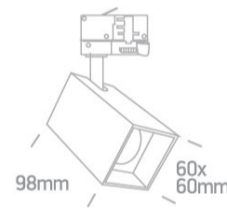

09 Track Lights&gt;The Dark Light GU10 Range Square

65105NAT/B

10W Dark Light GU10 Track Spot.

Complies with standard EN60598-1 and any other specific standards.

## Dimensions

Black

Material

Aluminium

Shape

Rectangular

Length

60mm

Width	60mm
Height	98mm
Track mounted	Yes
Indoor	Yes
Adjustable	2 Directions