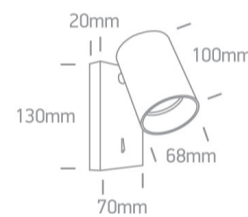

12 Wall &amp; Ceiling&gt;The Retro GU10 Spots

65105NA/W

10W Retro surface wall decorative MR16 GU10 Spot.

Complies with standard EN60598-1 and any other specific standards.

## Dimensions

## Physical Specification

Item Group	12 Wall & Ceiling
Family	The Retro GU10 Spots
Order Code	65105NA/W
Colour	White
Material	Aluminium
Shape	Rectangular
Length	130mm
Width	70mm
Height	20mm
Surface Wall	Yes
Indoor	Yes
Adjustable	2 Directions

## Packing Info

Box Length	15cm
Box Width	13cm
Box Height	8,5cm
Box Weight	0.562kg
Pcs/Carton	12
Barcode	5291889055594
HS Code	9405413990

Warranty

5 years

switch to  
**one light!**

one  
LIGHT