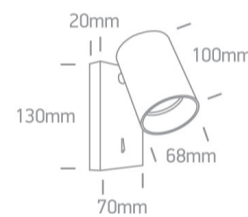

12 Wall &amp; Ceiling&gt;The Retro GU10 Spots

65105NA/MG

10W Retro surface wall decorative MR16 GU10 Spot.

Complies with standard EN60598-1 and any other specific standards.

## Dimensions

## Physical Specification

Item Group	12 Wall & Ceiling
Family	The Retro GU10 Spots
Order Code	65105NA/MG
Colour	Metal Grey
Material	Aluminium
Shape	Rectangular
Length	130mm
Width	70mm
Height	20mm
Surface Wall	Yes
Indoor	Yes
Adjustable	2 Directions

## Packing Info

Box Length	15cm
Box Width	13cm
Box Height	8,5cm
Box Weight	0.562kg
Pcs/Carton	12
Carton Weight	13,2Kg
Barcode	5291889064954
HS Code	9405413990

Warranty

5 years

switch to  
**one light!**

one  
LIGHT