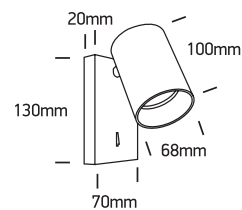

INSTALLATION MANUAL

65105NA

DARK
LIGHT

ADJUSTABLE

one
LIGHT

100-240V | MR16 | GU10 | 10W | IP20 | Aluminium | Adjustable

With switch.

Warnings: