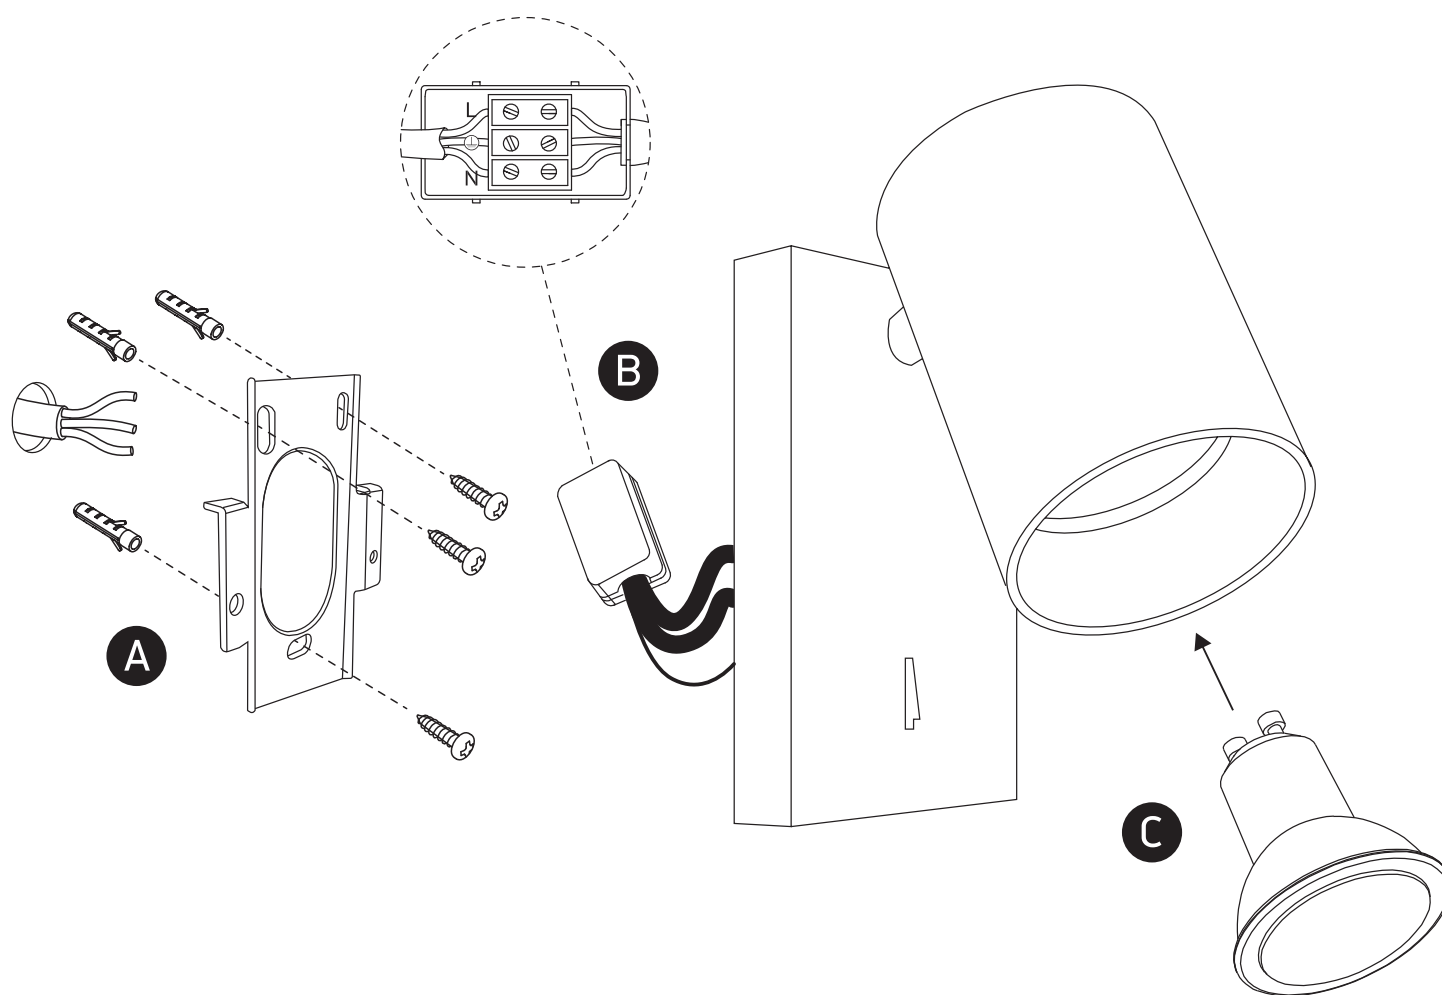

INSTALLATION MANUAL

65105NA

DARK
LIGHT

ADJUSTABLE

one
LIGHT

100-240V | MR16 | GU10 | 10W | IP20 | Aluminium | Adjustable

With switch.

Warnings:

1. Make sure that the product is installed properly before connecting to electricity.
2. Do not cover the fitting.
3. Maintenance and installation should only be carried out by a professional electrician.