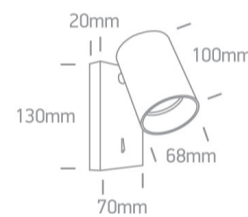

12 Wall & Ceiling>The Retro GU10 Spots

65105NA/B

10W Retro surface wall decorative MR16 GU10 Spot.

Complies with standard EN60598-1 and any other specific standards.

Downloads

Dimensions

Physical Specification

Item Group	12 Wall & Ceiling
Family	The Retro GU10 Spots
Order Code	65105NA/B
Colour	Black
Material	Aluminium
Shape	Rectangular
Length	130mm
Width	70mm
Height	20mm
Surface Wall	Yes
Indoor	Yes
Adjustable	2 Directions

Electrical Characteristics

Gear	No
Fitting + Driver	
Input Voltage	100-240V
50 Hz	Yes
60 Hz	Yes
Safety Class	
Power(Watts)	10W
IP Rating	IP20
Light Source	Replaceable lamp
Lamp Holder	GU10
Number of Lamps	1
Dimmable	N/A
F Mark	

Illumination Data

Illumination Diagram	
Dark Light	Yes

Packing Info

Box Length	15cm
Box Width	13cm
Box Height	8,5cm
Box Weight	0.562kg
Pcs/Carton	12
Barcode	5291889055600
HS Code	9405413990

Warranty

5 years