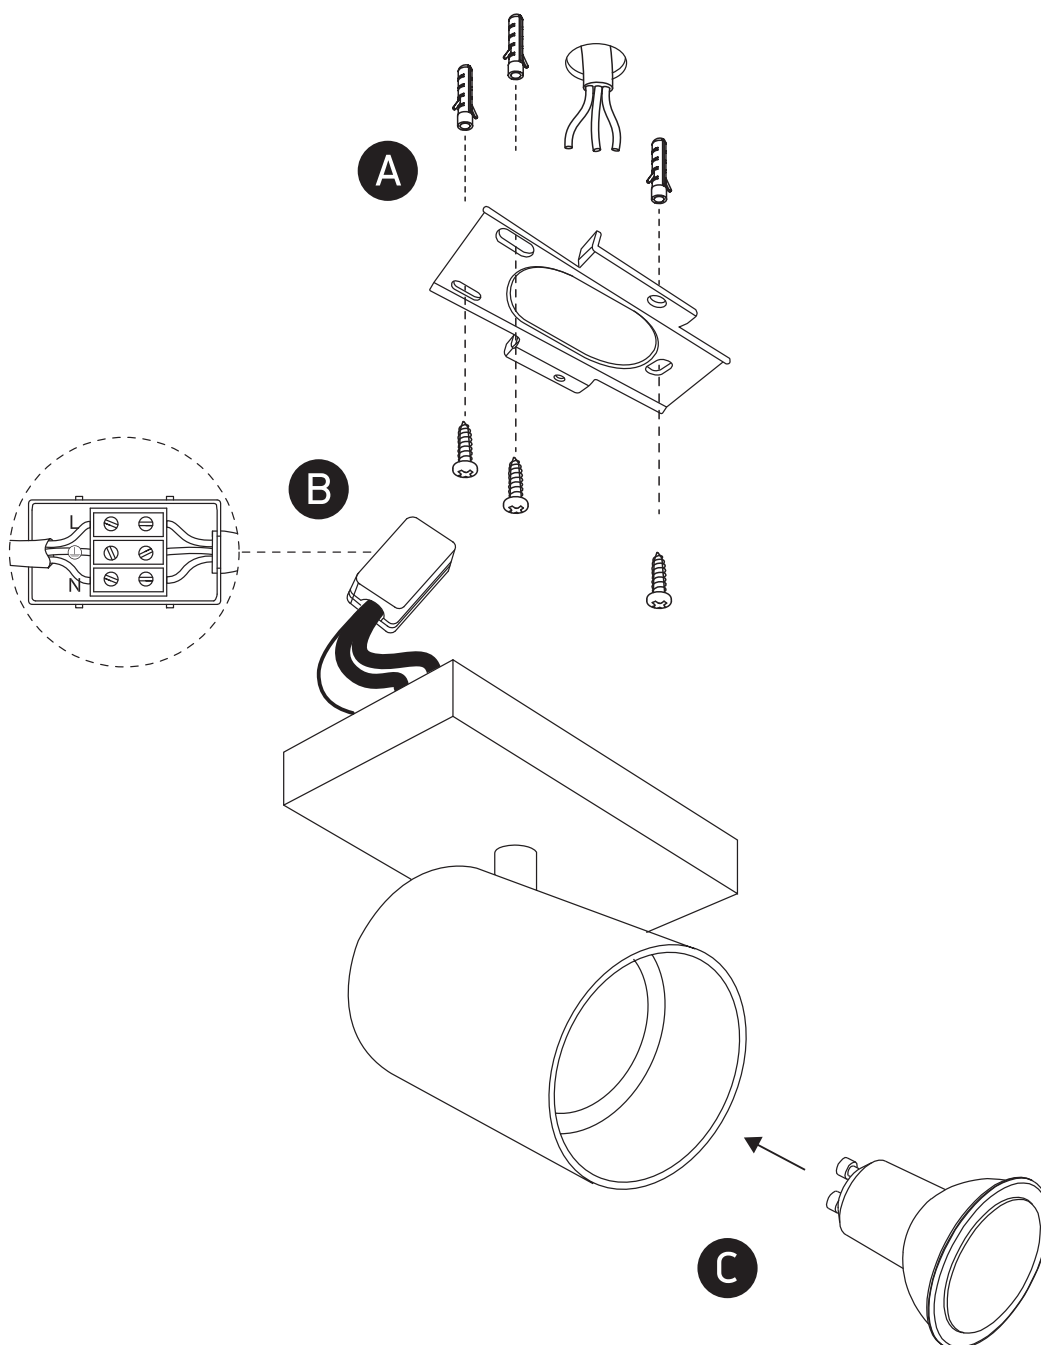

INSTALLATION MANUAL

65105N

one
LIGHT

100-240V | MR16 | GU10 | 10W | IP20 | Aluminium | Adjustable

Warnings:

1. Make sure that the product is installed properly before connecting to electricity.
2. Do not cover the fitting.
3. Maintenance and installation should only be carried out by a professional electrician.