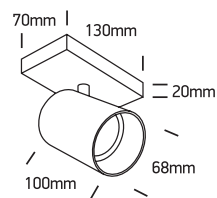

INSTALLATION MANUAL

65105N

one
LIGHT

100-240V | MR16 | GU10 | 10W | IP20 | Aluminium | Adjustable

Warnings:

1. Make sure that the product is installed properly before connecting to electricity.
2. Do not cover the fitting.
3. Maintenance and installation should only be carried out by a professional electrician.