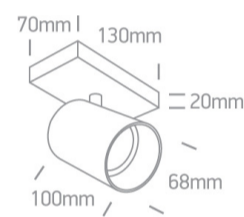

12 Wall & Ceiling>The Retro GU10 Spots

65105N/W

10W Retro surface wall and ceiling decorative MR16 GU10 Spot.

Complies with standard EN60598-1 and any other specific standards.

Downloads

Dimensions

Physical Specification

Item Group	12 Wall & Ceiling
Family	The Retro GU10 Spots
Order Code	65105N/W
Colour	White
Material	Aluminium
Shape	Rectangular
Length	130mm
Width	70mm
Height	20mm
Surface Ceiling	Yes
Surface Wall	Yes
Indoor	Yes

F Mark	
--------	---

Illumination Data

Illumination Diagram	
----------------------	---

Dark Light	Yes
------------	-----

Packing Info

Box Length	15cm
------------	------

Box Width	8,5cm
-----------	-------

Box Height	13cm
------------	------

Box Weight	0.533kg
------------	---------

Pcs/Carton	12
------------	----

Barcode	5291889055617
---------	---------------

HS Code	9405413990
---------	------------

Warranty