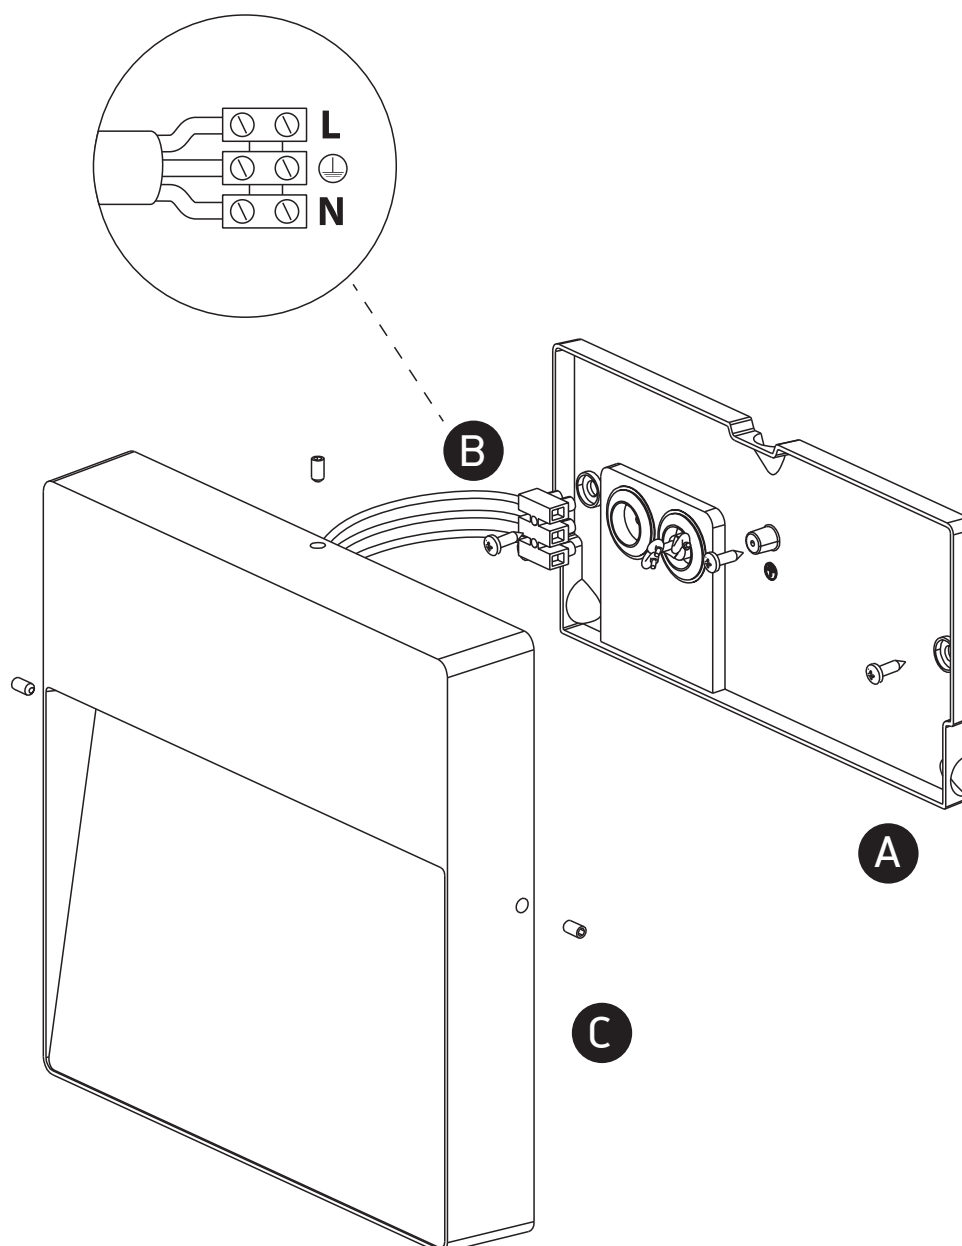

INSTALLATION MANUAL

67360A

LED
BUILT IN

**DARK
LIGHT**

**CE EAC UK
CA**

**RoHS
COMPLIANT**

**NOT
DIMMABLE**

212x
212mm

36mm

230V | SMD 2835 | 9W | IP54 | Die cast
Complete with 700mA driver.

**80
CRI**

one
LIGHT

Warnings:

1. Make sure that the product is installed properly before connecting to electricity.
2. Do not cover the fitting.
3. Maintenance and installation should only be carried out by a professional electrician.