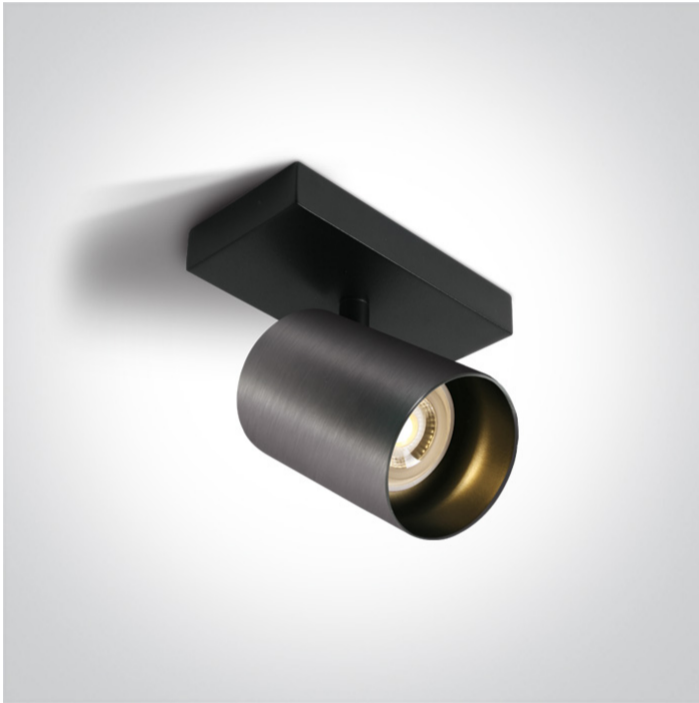

12 Wall & Ceiling>The Retro GU10 Spots

65105N/MG

10W Retro surface wall and ceiling decorative MR16 GU10 Spot.

Complies with standard EN60598-1 and any other specific standards.

Downloads

Dimensions

Physical Specification

Item Group	12 Wall & Ceiling
Family	The Retro GU10 Spots
Order Code	65105N/MG
Colour	Metal Grey
Material	Aluminium
Shape	Rectangular
Length	130mm
Width	70mm
Height	20mm
Surface Ceiling	Yes
Surface Wall	Yes
Indoor	Yes