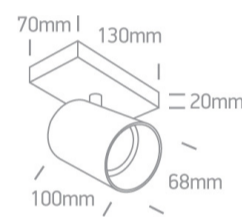

12 Wall & Ceiling>The Retro GU10 Spots

65105N/MG

10W Retro surface wall and ceiling decorative MR16 GU10 Spot.

Complies with standard EN60598-1 and any other specific standards.

Downloads

Dimensions

Physical Specification

Item Group	12 Wall & Ceiling
Family	The Retro GU10 Spots
Order Code	65105N/MG
Colour	Metal Grey
Material	Aluminium
Shape	Rectangular
Length	130mm
Width	70mm
Height	20mm
Surface Ceiling	Yes
Surface Wall	Yes
Indoor	Yes

F Mark	
--------	---

Illumination Data

Illumination Diagram	
----------------------	---

Dark Light	Yes
------------	-----

Packing Info

Box Length	15cm
------------	------

Box Width	13cm
-----------	------

Box Height	8,5cm
------------	-------