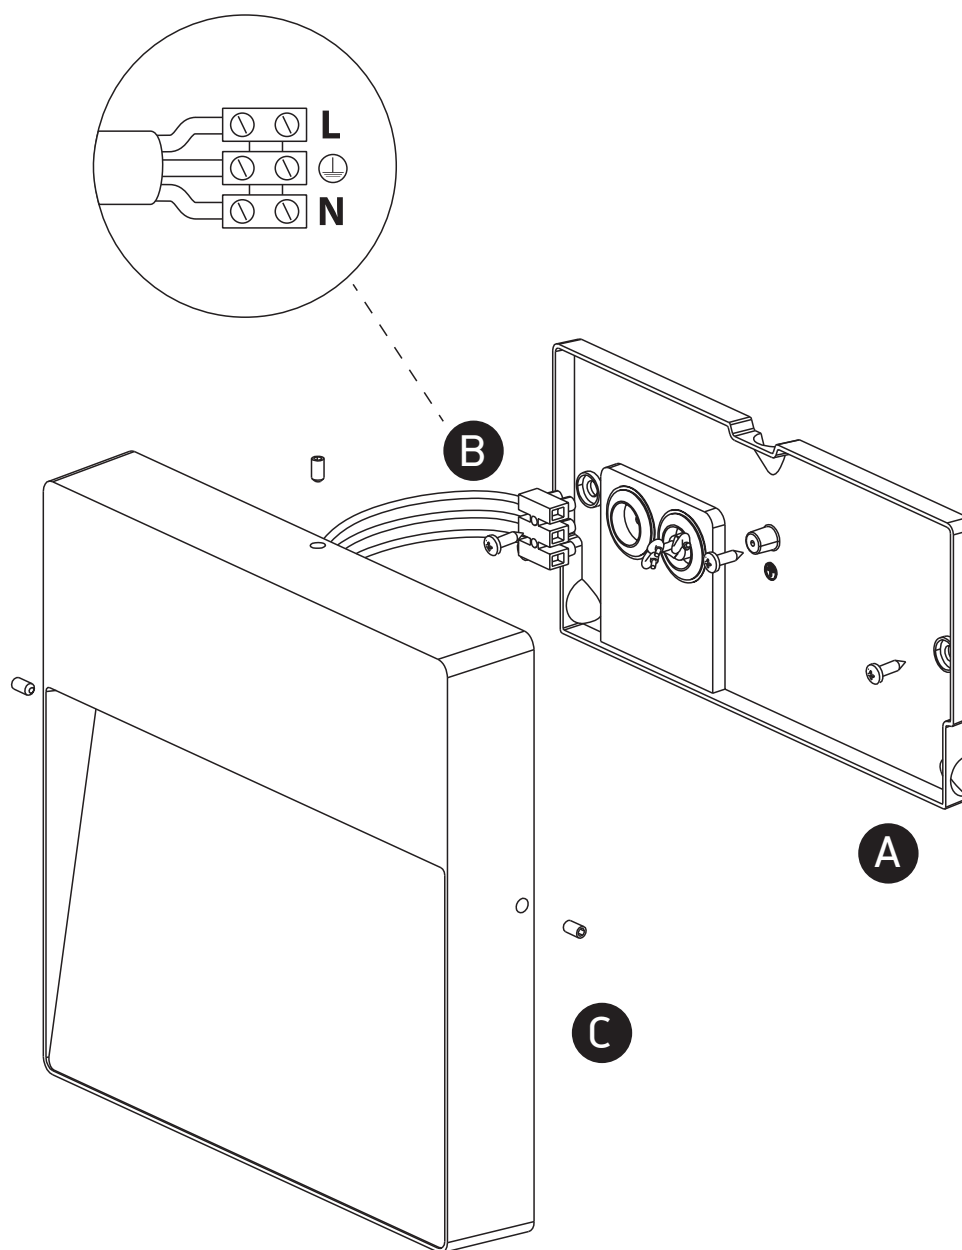

INSTALLATION MANUAL

67360A

LED
BUILT IN

**DARK
LIGHT**

**CE EAC UK
CA**

**RoHS
COMPLIANT**

**NOT
DIMMABLE**

212x
212mm

36mm

230V | SMD 2835 | 9W | IP54 | Die cast
Complete with 700mA driver.

**80
CRI**

one
LIGHT

Warnings:

1. Make sure that the product is installed properly before connecting to electricity.
2. Do not cover the fitting.
3. Maintenance and installation should only be carried out by a professional electrician.