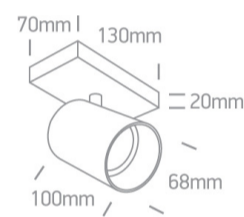

12 Wall &amp; Ceiling&gt;The Retro GU10 Spots

65105N/BBS

10W Retro surface wall and ceiling decorative MR16 GU10 Spot.

Complies with standard EN60598-1 and any other specific standards.

## Dimensions

## Physical Specification

Item Group	12 Wall & Ceiling
Family	The Retro GU10 Spots
Order Code	65105N/BBS
Colour	Brushed Brass
Material	Aluminium
Shape	Rectangular
Length	130mm
Width	70mm
Height	20mm
Surface Ceiling	Yes
Surface Wall	Yes
Indoor	Yes

## Packing Info

Box Length	15cm
------------	------

Box Width	13cm
-----------	------

Box Height	8,5cm
------------	-------

Box Weight	0.533kg
------------	---------

Pcs/Carton	12
------------	----

Carton Weight	13,2Kg
---------------	--------