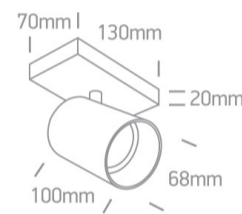

12 Wall &amp; Ceiling&gt;The Retro GU10 Spots

65105N/B

10W Retro surface wall and ceiling decorative MR16 GU10 Spot.

Complies with standard EN60598-1 and any other specific standards.

## Dimensions

## Physical Specification

Item Group	12 Wall & Ceiling
Family	The Retro GU10 Spots
Order Code	65105N/B
Colour	Black
Material	Aluminium
Shape	Rectangular
Length	130mm
Width	70mm
Height	20mm
Surface Ceiling	Yes
Surface Wall	Yes
Indoor	Yes

## Packing Info

Box Length	15cm
------------	------

Box Width	13cm
-----------	------

Box Height	8,5cm
------------	-------

Box Weight	0.533kg
------------	---------

Pcs/Carton	12
------------	----

Barcode	5291889055624
---------	---------------