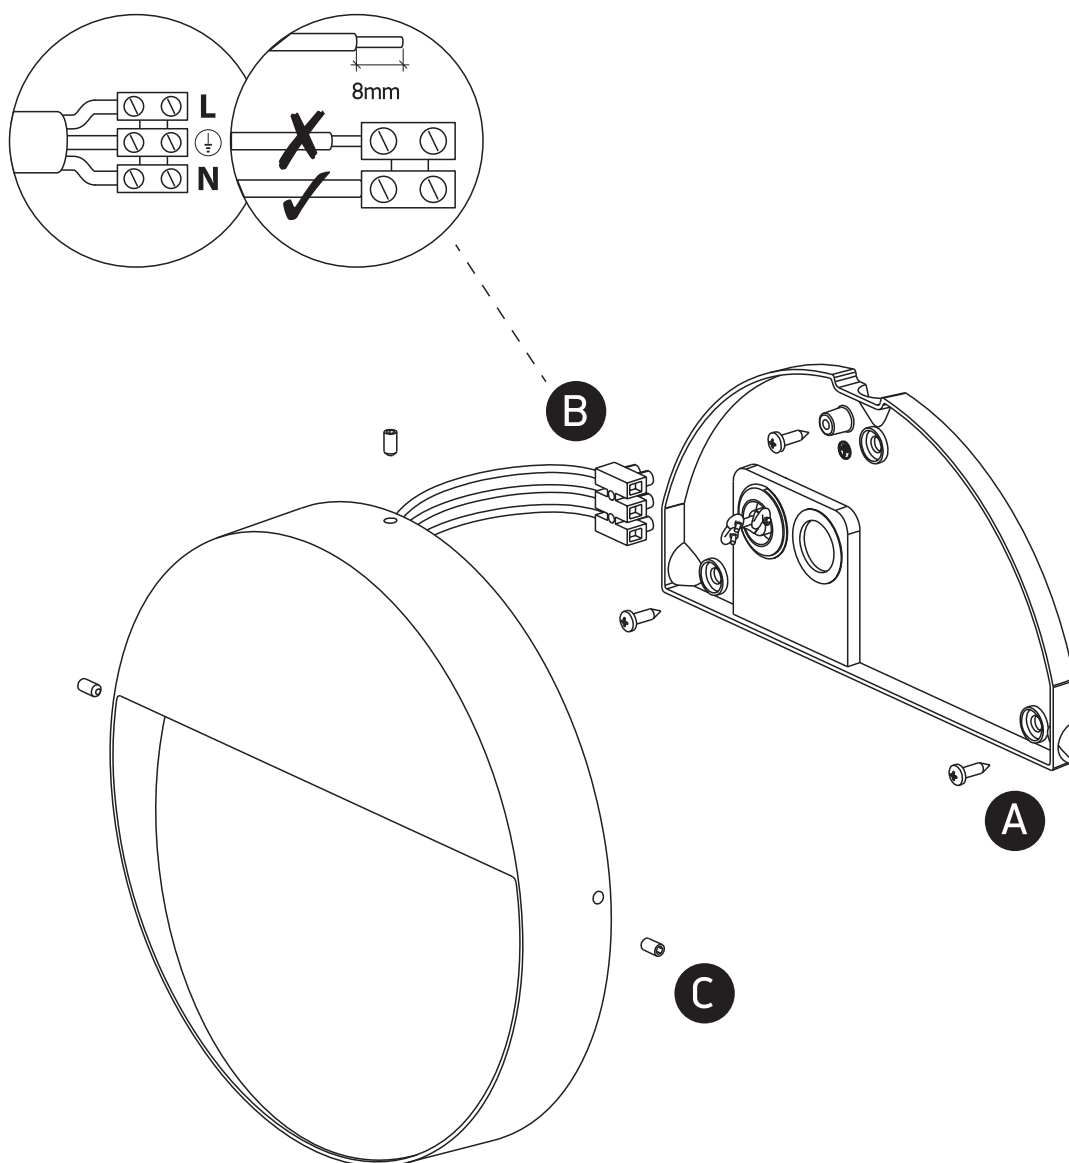

INSTALLATION MANUAL

67360

ecolight

 DARK
LIGHT

212mm

36mm

230V | 9W | IP54 | Die cast

Complete with driver

80
CRI
one
LIGHT

Warnings:

1. Make sure that the product is installed properly before connecting to electricity.
2. Do not cover the fitting.
3. Maintenance and installation should only be carried out by a professional electrician.