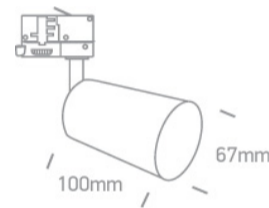

09 Track Lights>Cone GU10 Track Lights

65105CT/W

10W MR16 GU10 Track Spot.

Complete with black & Brass reflectors.

Complies with standard EN60598-1 and any other specific standards.

Downloads

Dimensions

Gallery

Cone GU10 Track Lights

Order Code

65105CT/W

Завантажено з mamadecor.ua

Colour

White

Material

Aluminium

Shape

Circular

Height

100mm

Diameter

67mm

Track mounted

Yes