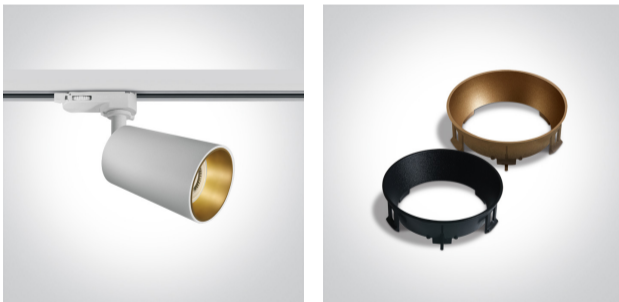

09 Track Lights>Cone GU10 Track Lights

65105CT/W

10W MR16 GU10 Track Spot.

Complete with black & Brass reflectors.

Complies with standard EN60598-1 and any other specific standards.

Downloads

Dimensions

Gallery

Cone GU10 Track Lights

Order Code

65105CT/W

Завантажено з mamadecor.ua

Colour

White

Material

Aluminium

Shape

Circular

Height

100mm

Diameter

67mm

Track mounted

Yes