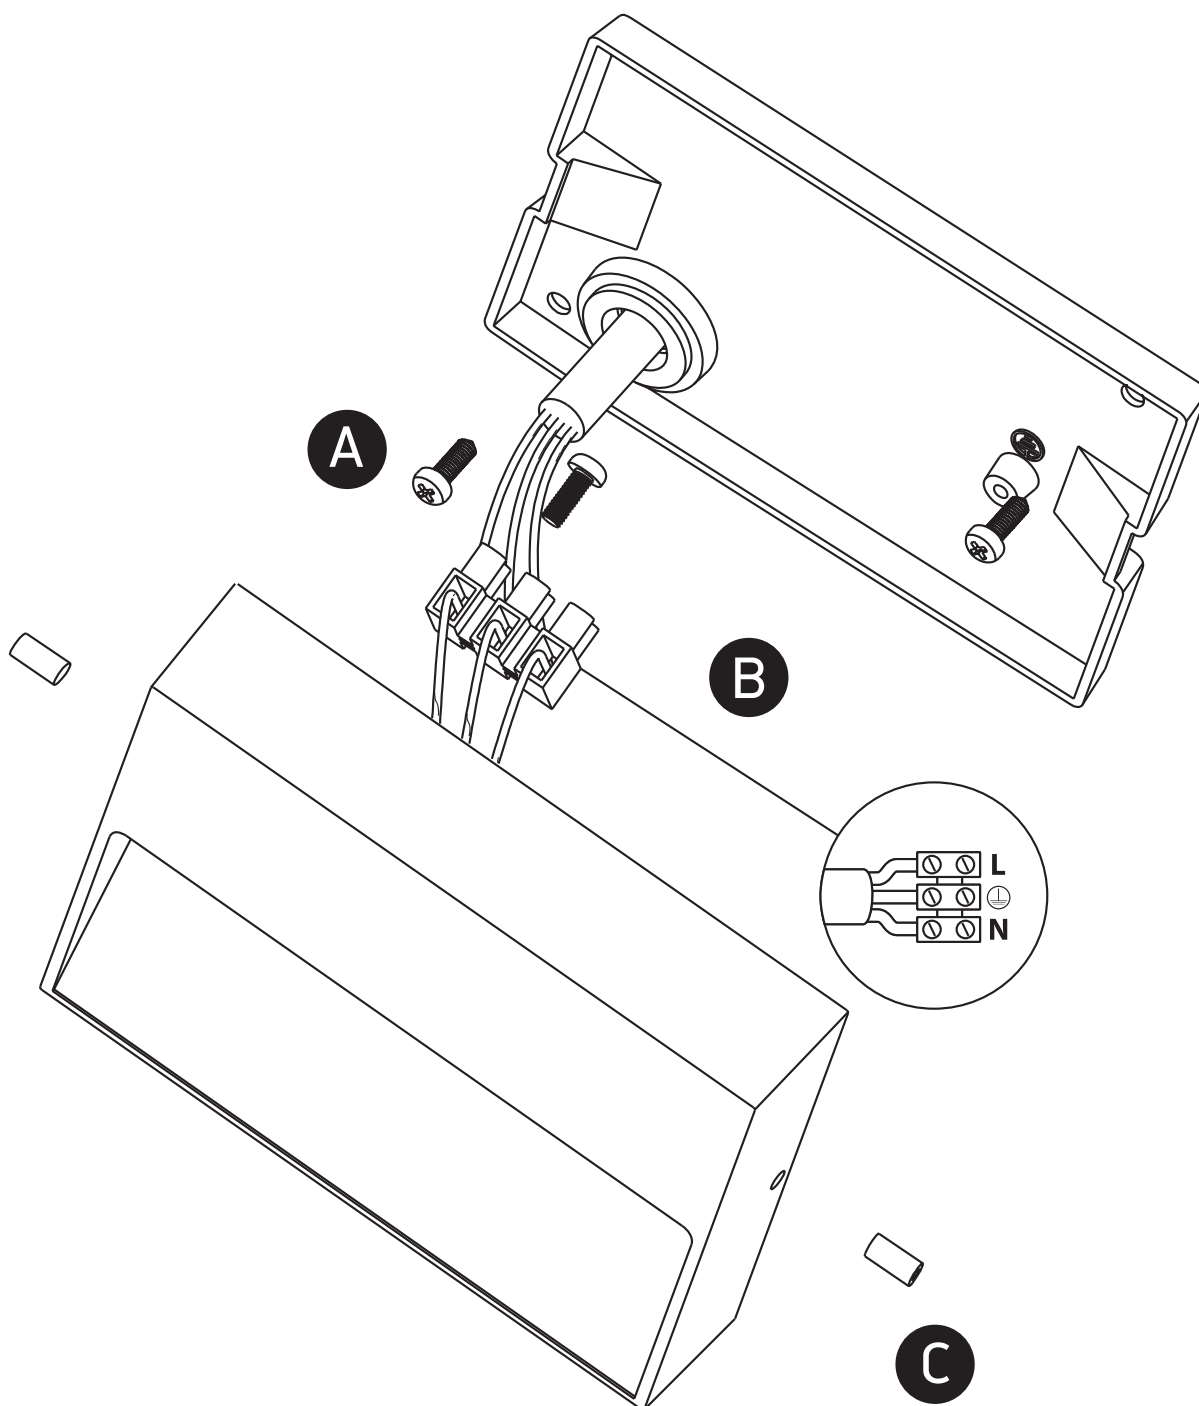

INSTALLATION MANUAL

67359B

ecolight

DARK
LIGHT

230V | SMD 2835 | 7W | IP54 | Die cast
Complete with 350mA driver.

80
CRI

Warnings:

1. Make sure that the product is installed properly before connecting to electricity.
2. Do not cover the fitting.
3. Maintenance and installation should only be carried out by a professional electrician.