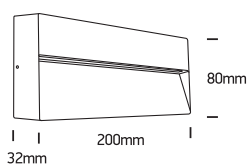

INSTALLATION MANUAL

67359B

ecolight

DARK
LIGHT

230V | SMD 2835 | 7W | IP54 | Die cast
Complete with 350mA driver.

80
CRI

Warnings:

1. Make sure that the product is installed properly before connecting to electricity.
2. Do not cover the fitting.
3. Maintenance and installation should only be carried out by a professional electrician.