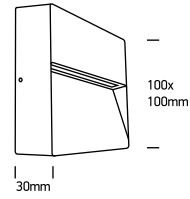

INSTALLATION MANUAL

67359A

ecolight

DARK LIGHT

100-240V | SMD 5630 | 4W | IP54 | Die cast
Complete with 350mA driver.

80 CRI

one
LIGHT

Warnings: