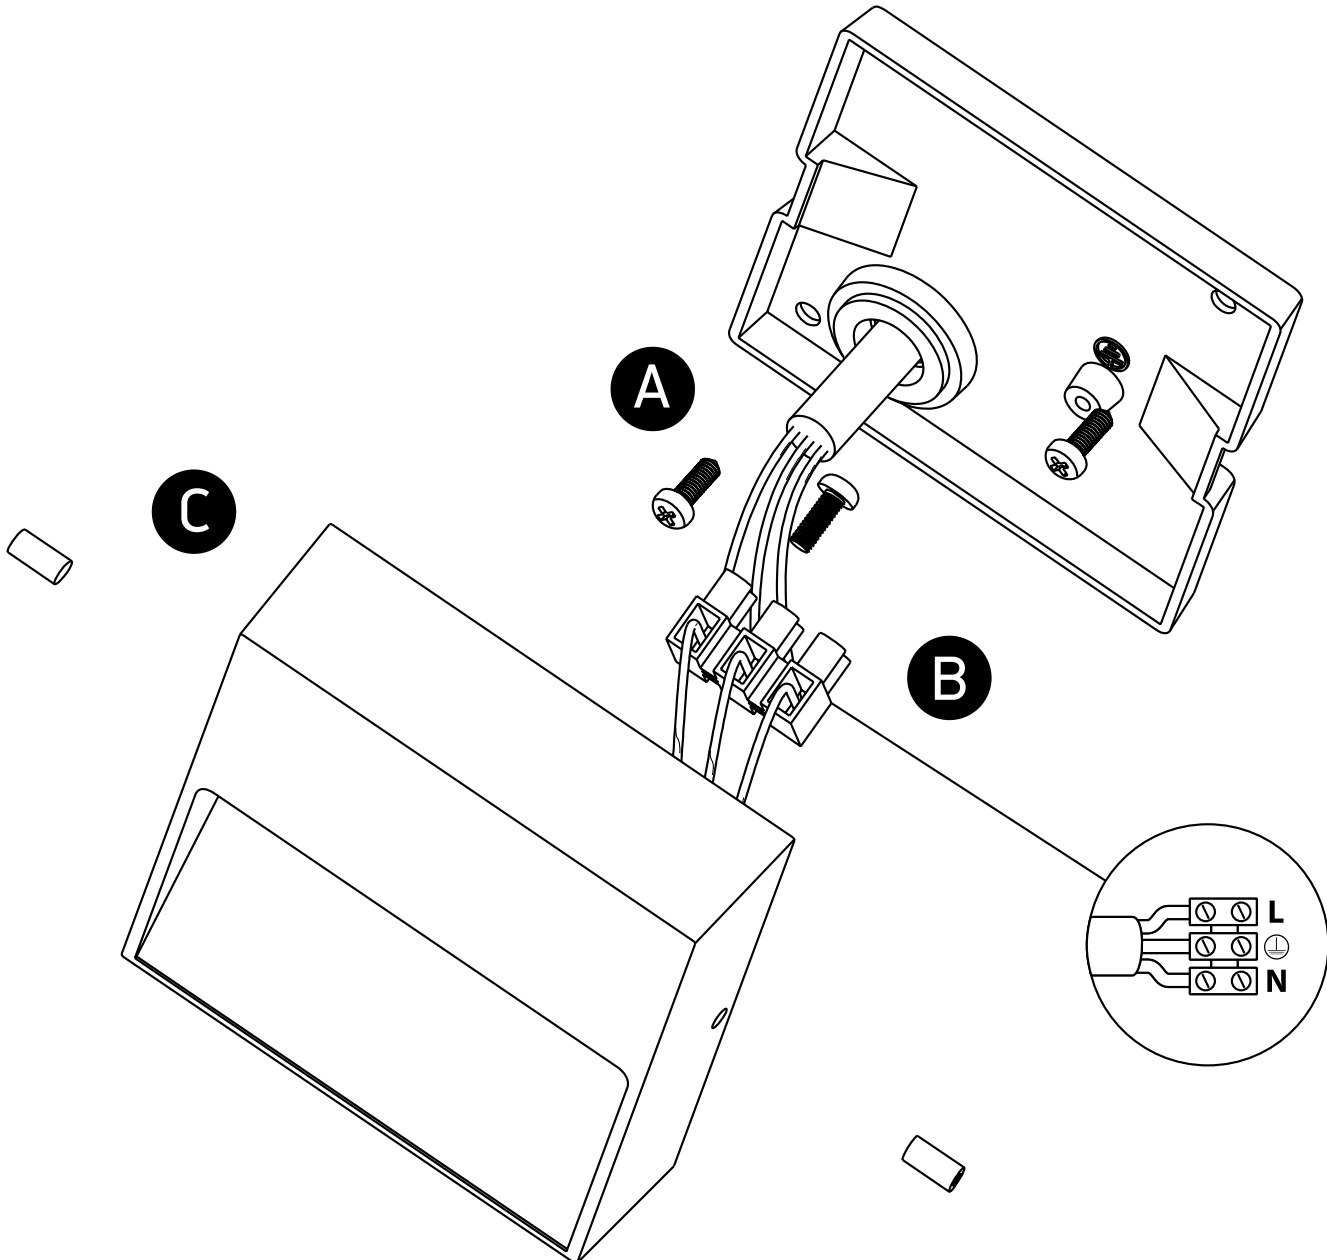

INSTALLATION MANUAL

67359A

ecolight

DARK LIGHT

100-240V | SMD 5630 | 4W | IP54 | Die cast
Complete with 350mA driver.

80 CRI

one
LIGHT

Warnings:

1. Make sure that the product is installed properly before connecting to electricity.
2. Do not cover the fitting.
3. Maintenance and installation should only be carried out by a professional electrician.