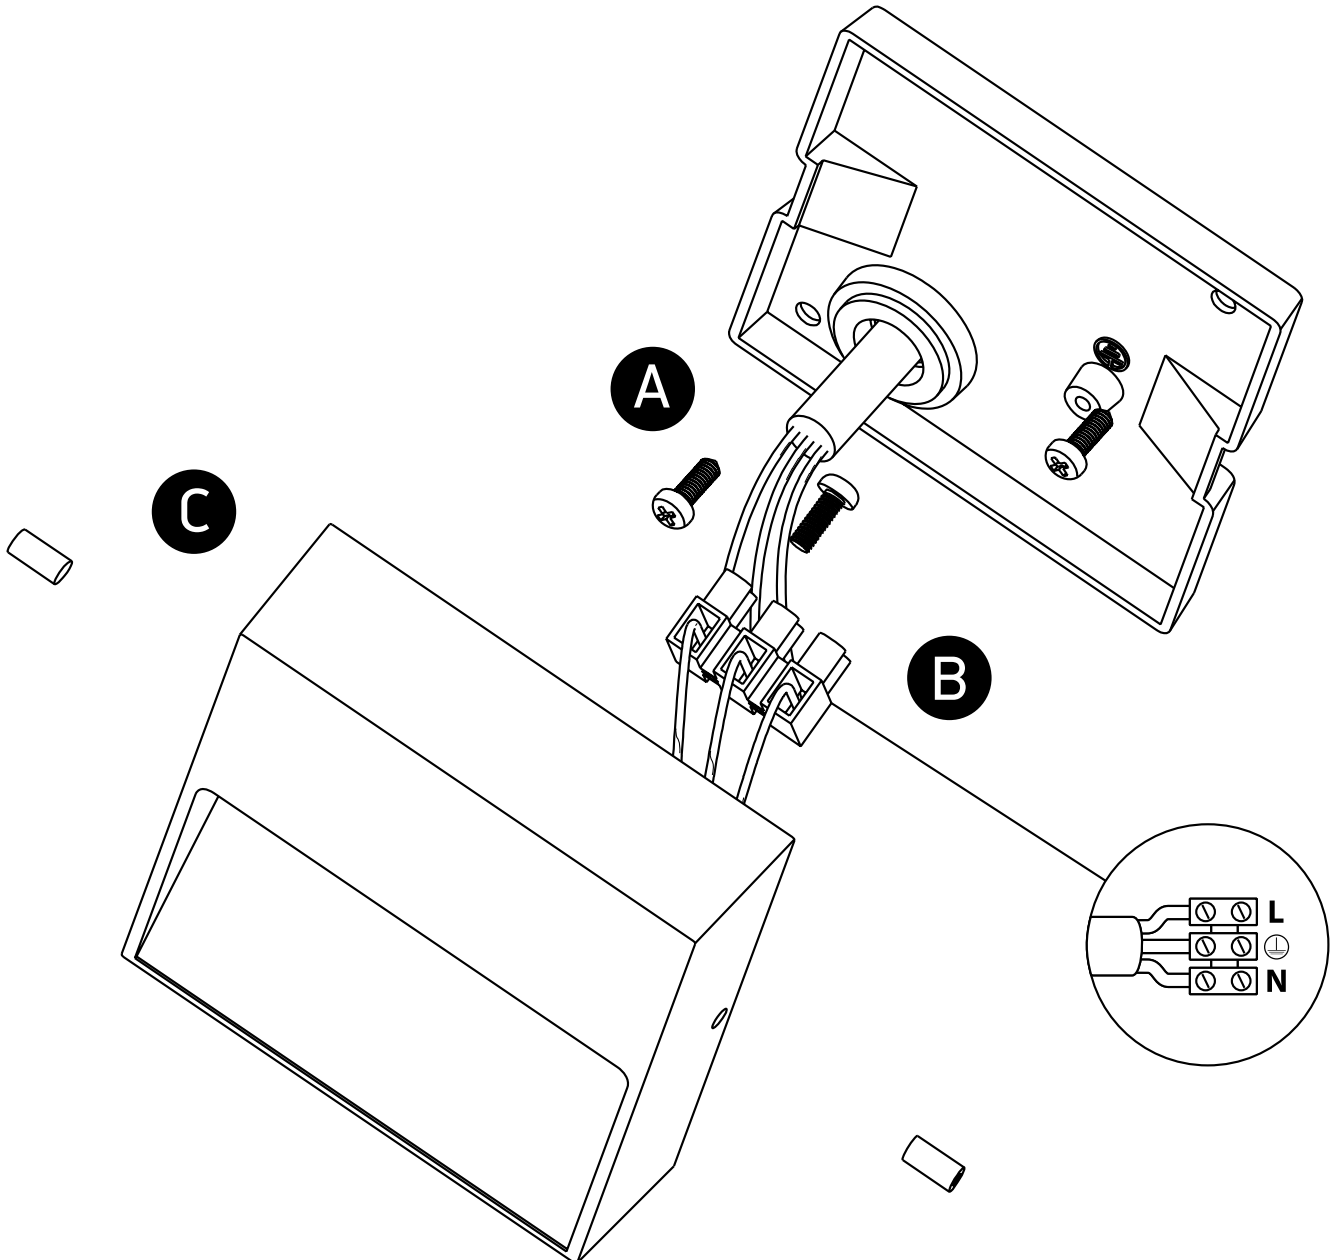

INSTALLATION MANUAL

67359A

ecolight

 DARK
LIGHT

100-240V | SMD 5630 | 4W | IP54 | Die cast
Complete with 350mA driver.

**80
CRI**
one
LIGHT

Warnings:

1. Make sure that the product is installed properly before connecting to electricity.
2. Do not cover the fitting.
3. Maintenance and installation should only be carried out by a professional electrician.