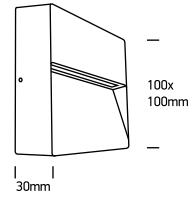

INSTALLATION MANUAL

67359A

ecolight

 DARK
LIGHT

100-240V | SMD 5630 | 4W | IP54 | Die cast
Complete with 350mA driver.

**80
CRI**
one
LIGHT

Warnings:

1. Make sure that the product is installed properly before connecting to electricity.
2. Do not cover the fitting.
3. Maintenance and installation should only be carried out by a professional electrician.