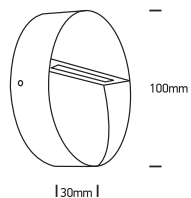

INSTALLATION MANUAL

67359

ecolight

DARK
LIGHT

100-240V | SMD 5630 | 3W | IP54 | Die cast
Complete with 350mA driver.

80
CRI

Warnings:

1. Make sure that the product is installed properly before connecting to electricity.
2. Do not cover the fitting.
3. Maintenance and installation should only be carried out by a professional electrician.