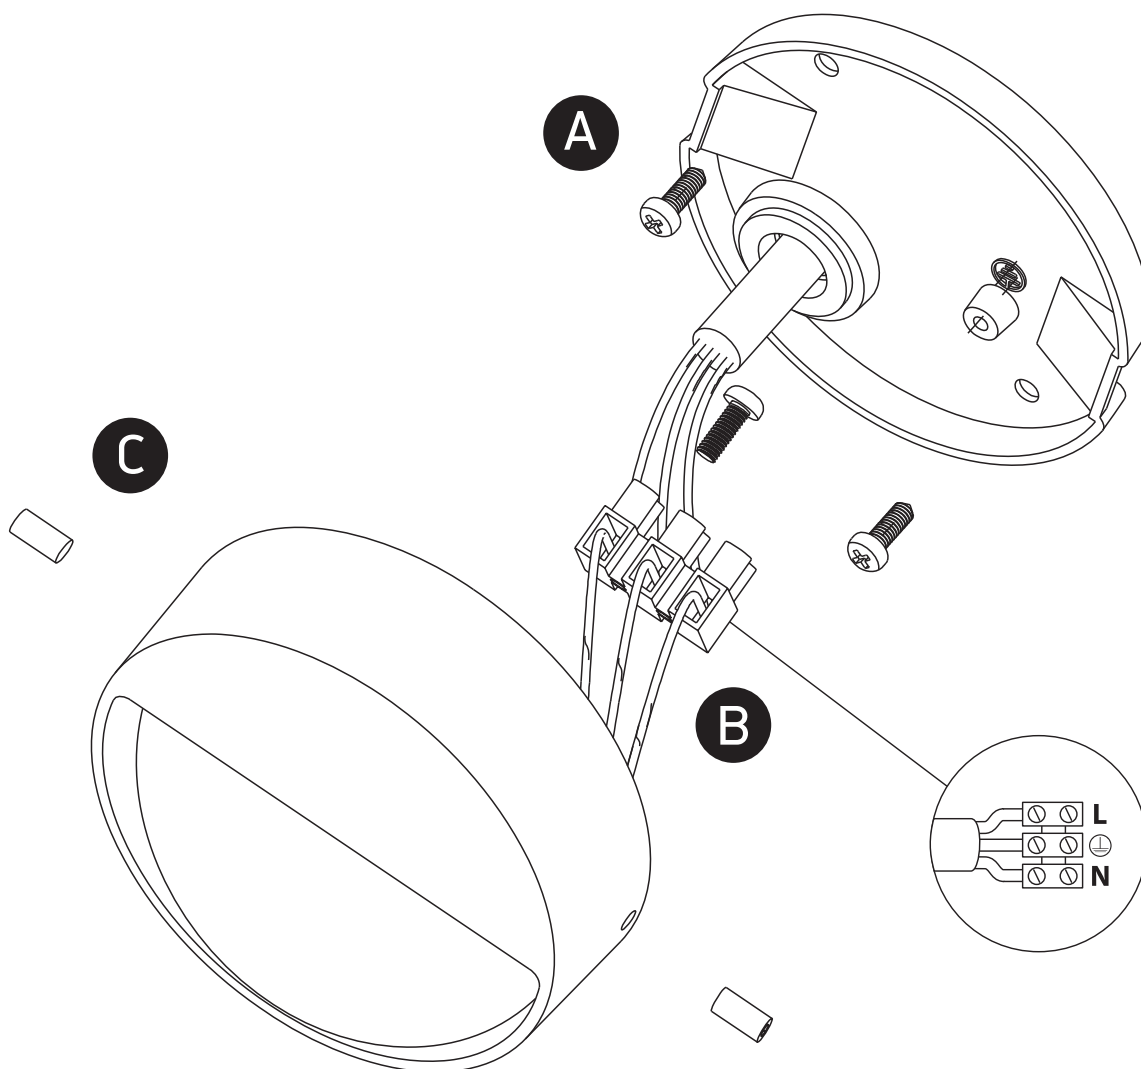

INSTALLATION MANUAL

67359

ecolight

DARK
LIGHT

100-240V | SMD 5630 | 3W | IP54 | Die cast
Complete with 350mA driver.

80
CRI

Warnings:

1. Make sure that the product is installed properly before connecting to electricity.
2. Do not cover the fitting.
3. Maintenance and installation should only be carried out by a professional electrician.